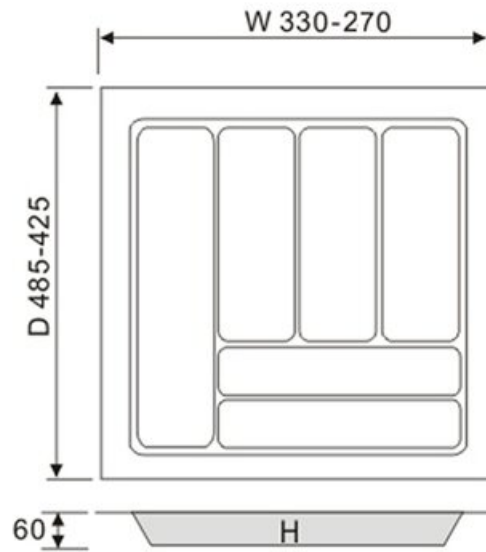

Technical Documents

View this product online at <https://marathonhardware.com/pd/04-CT400C-W>