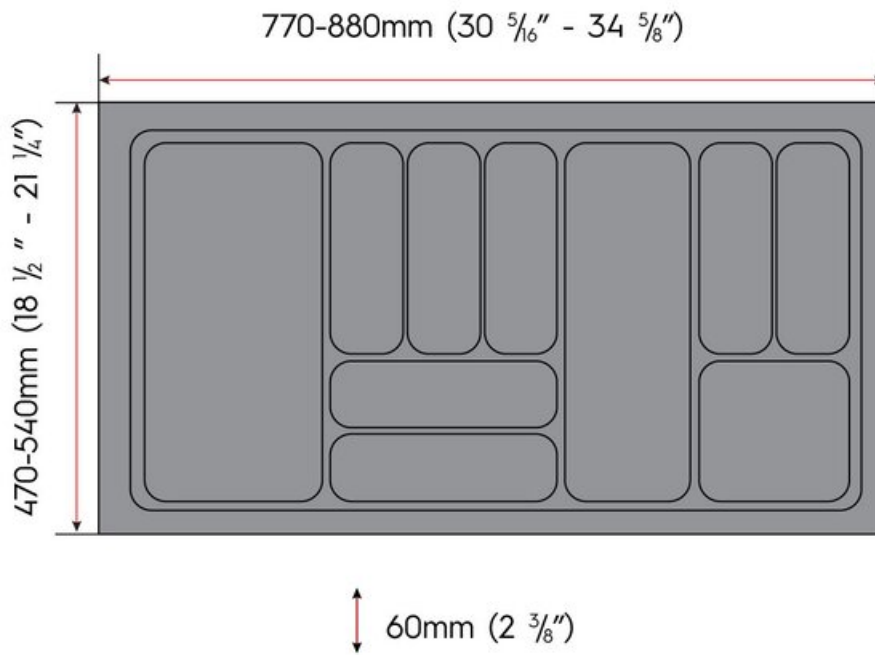

Technical Documents

View this product online at <https://marathonhardware.com/pd/04-CT900C-G>