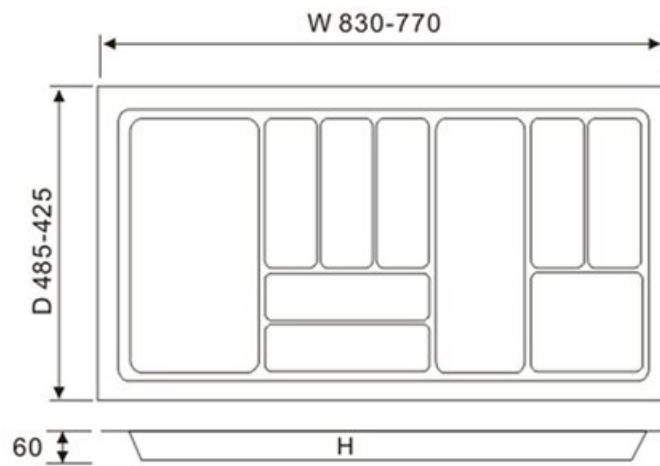

Technical Documents

View this product online at <https://marathonhardware.com/pd/04-CT900C-W>