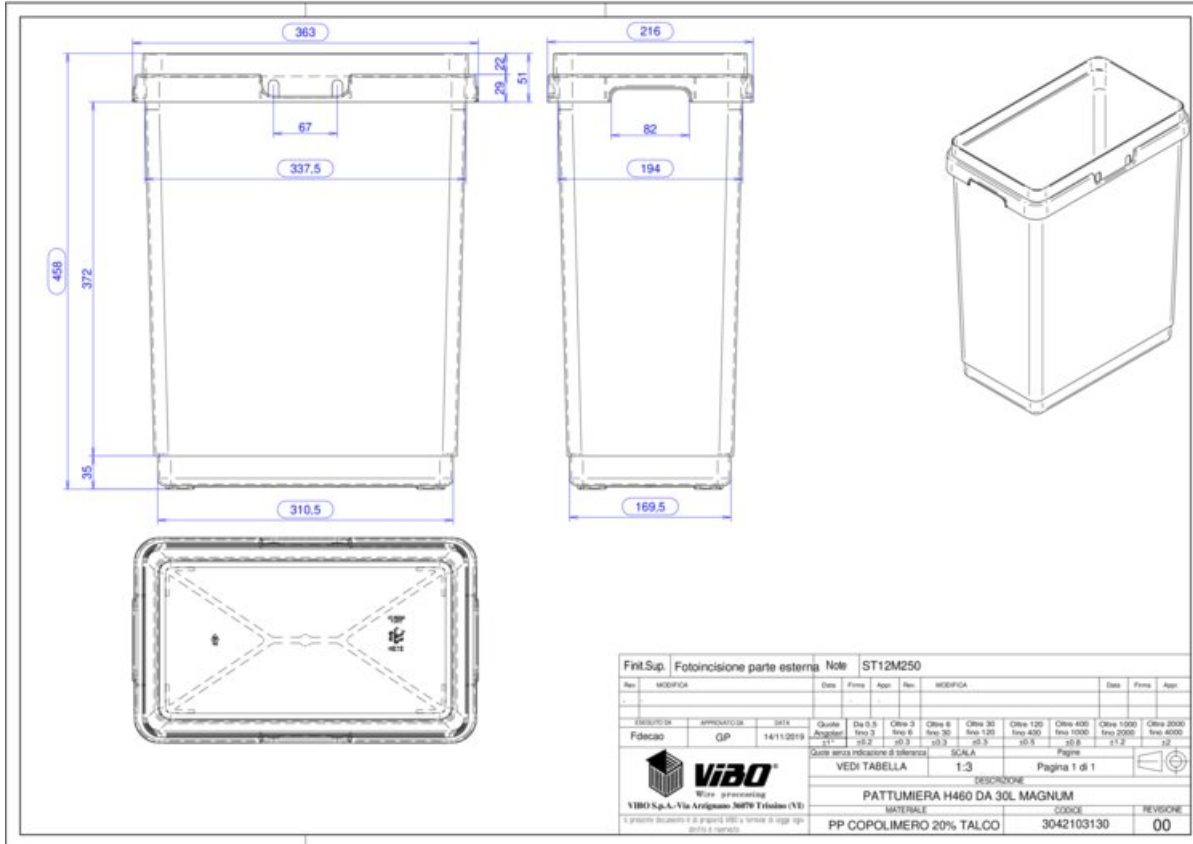

Technical Documents

View this product online at <https://marathonhardware.com/pd/041-PCO-LA30G>