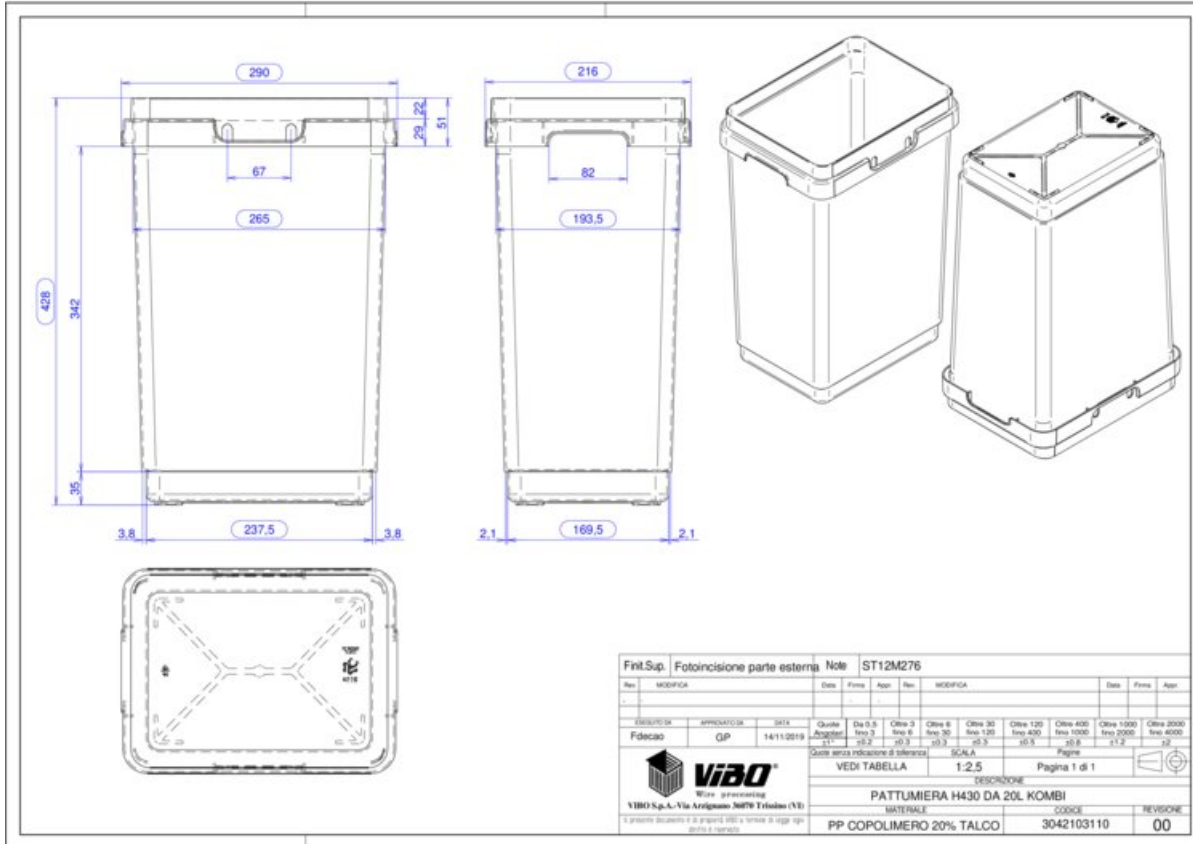

Technical Documents

View this product online at <https://marathonhardware.com/pd/041-PCO-ME20G>