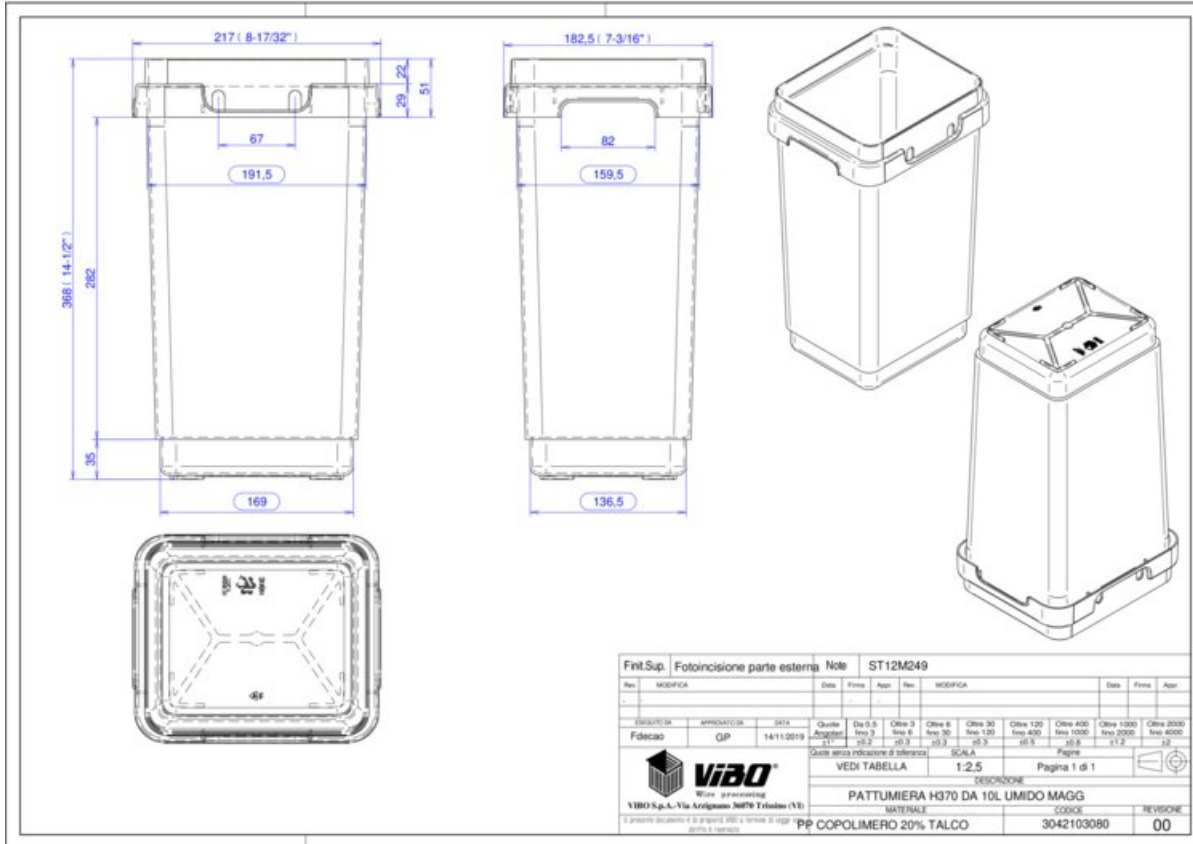

Technical Documents

View this product online at <https://marathonhardware.com/pd/041-PCO-SM10G>