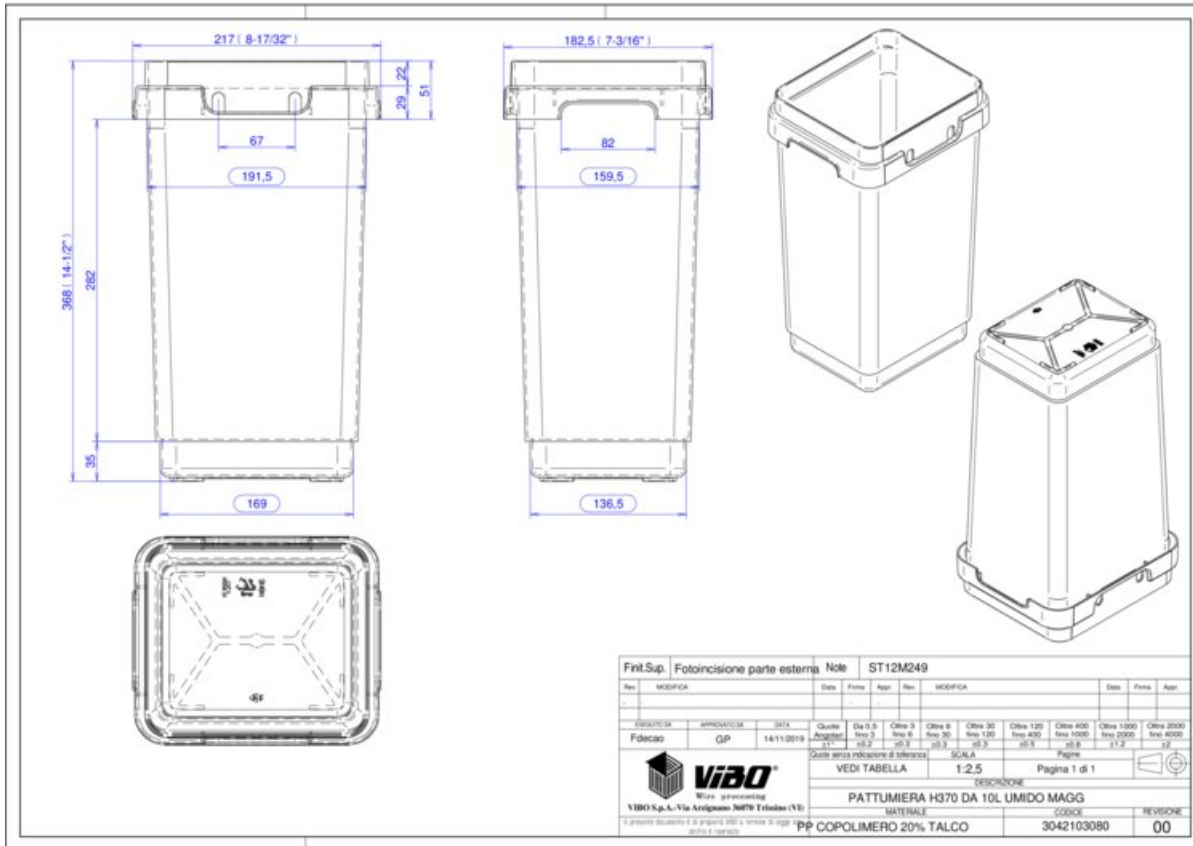

Technical Documents

View this product online at <https://marathonhardware.com/pd/041-PCO-SM10G>