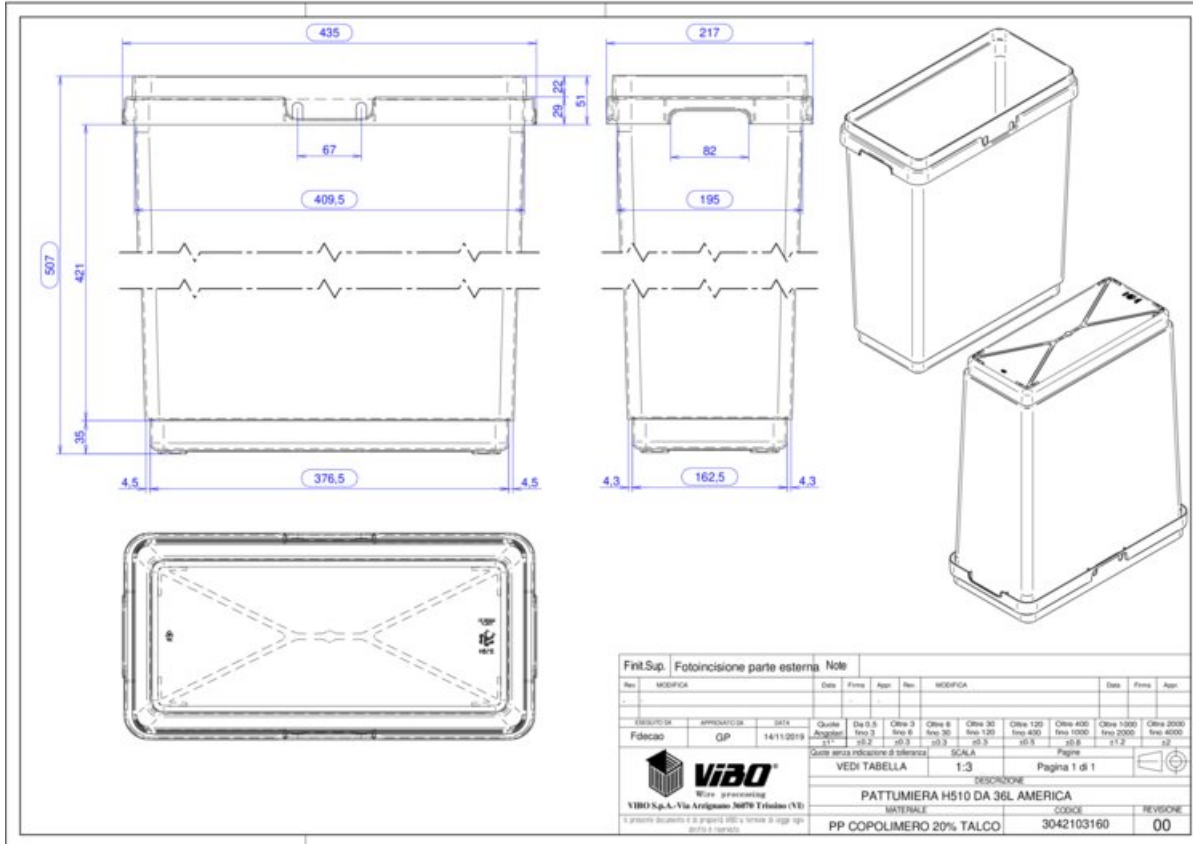

Technical Documents

View this product online at <https://marathonhardware.com/pd/041-PCO-XL36G>