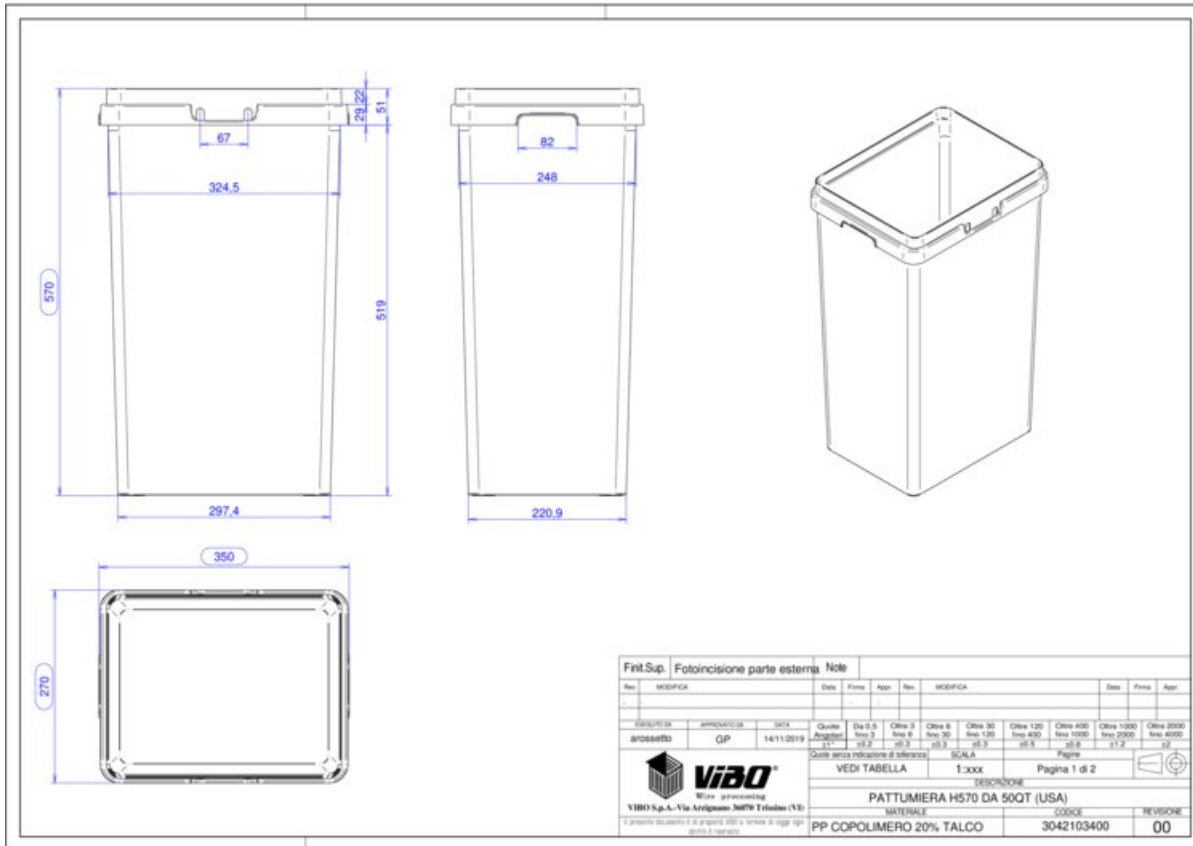

Technical Documents

View this product online at <https://marathonhardware.com/pd/041-PCO-XX47G>