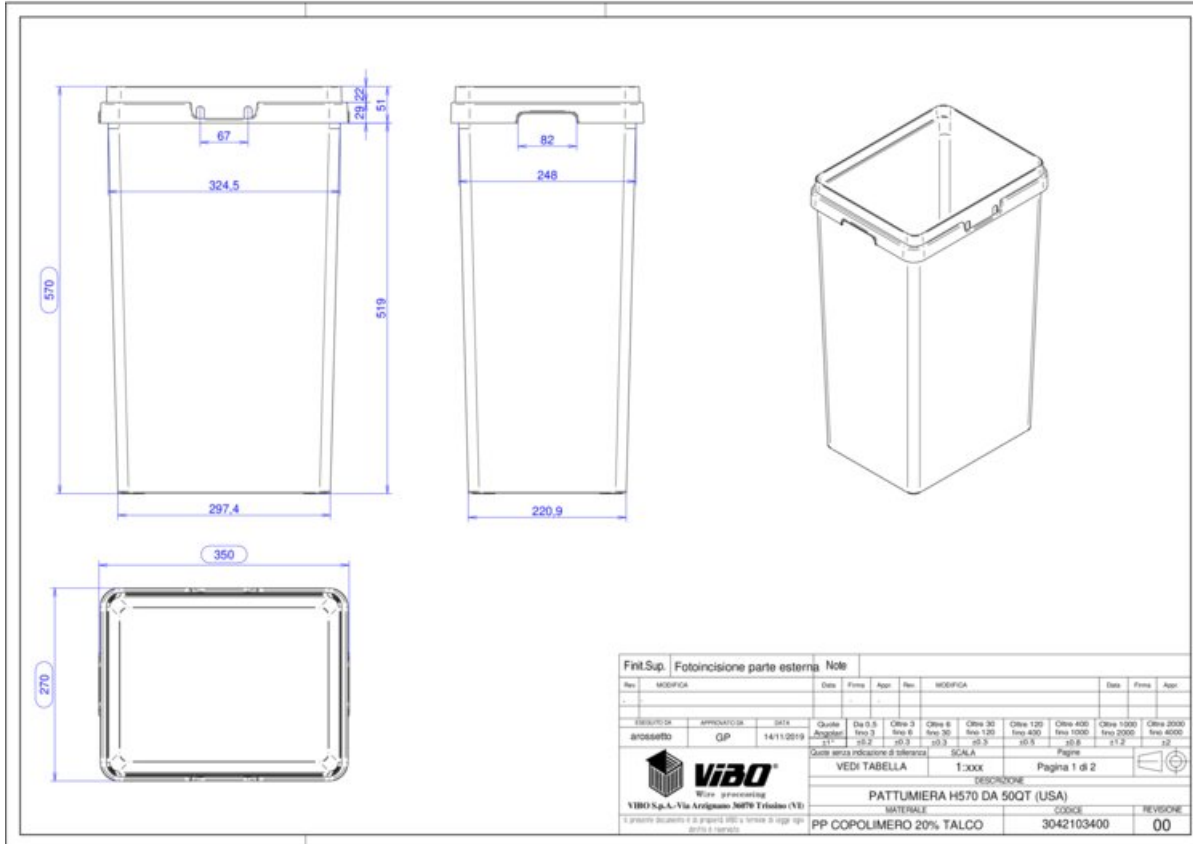

Technical Documents

View this product online at <https://marathonhardware.com/pd/041-PCO-XX47G>