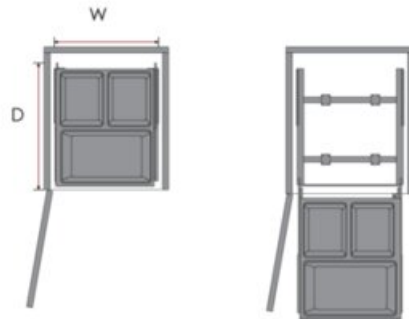

Minimum Interior Cabinet Dimensions

W x H x D 364 x 480 x 500mm (14 3/8 x 18 7/8 x 19 1/2")

800.840.1228 / MARATHONHARDWARE.COM

View this product online at <https://marathonhardware.com/pd/04-1011-AG>