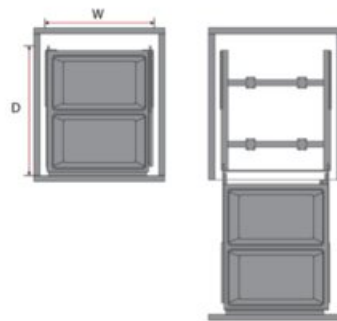

### Product Features

The classic waste pullout is the best economical solution for waste recycling in your kitchen. Featuring an integrated door mount bracket, and a full-extension slide.

- Bottom mounted for easy installation
- Door-mount bracket for a pull-out application
- Integrated cover to prevent pesky odours
- Load capacity: 25kg (55lbs)
- 2 Bins (2 x 20L)

### Ordering Guide

Description	Part#
White 402 x 410 x 496mm (15 3/4 x 16 1/8 x 19 1/2")	04-1014-W
Attracite Grey 402 x 410 x 496mm (15 3/4 x 16 1/8 x 19 1/2")	04-1014-AG

### Minimum Interior Cabinet Dimensions

W x H x D 420 x 480 x 510mm (16 1/2 x 18 7/8 x 20 1/8")

800.840.1228 / MARATHONHARDWARE.COM

View this product online at <https://marathonhardware.com/pd/04-1014-AG>