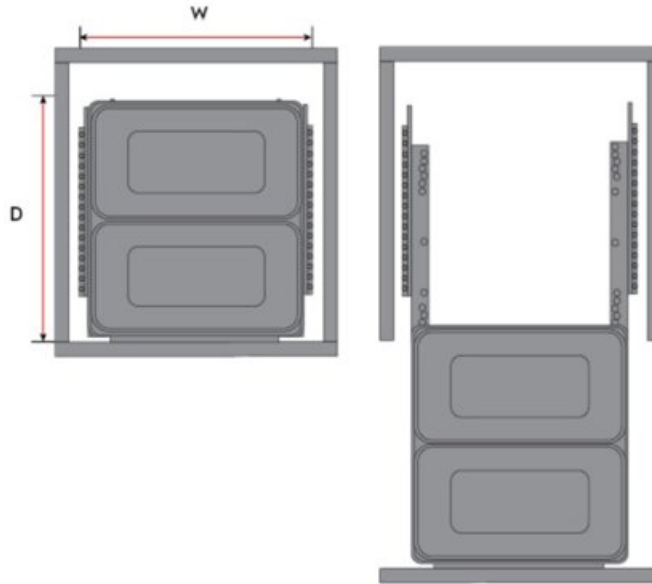

## Waste Bin Pull Out Chrome 15" Width, Two 32 QT Bin

**Part Number: 041-VSQPAM15228CR**

Euro-Wire Waste Pull Out

100% Made in Italy. Easy 5 minute installation with only 4 screws. European design and ingenuity.

<div><br></div>

Bin Included? .....	Yes
Closing Type .....	Soft-Close
Colour .....	Silver Grey
Cover Included? .....	No
Depth .....	19-5/8 in
Finish .....	Chrome Wire
Frame Type .....	Bottom-Mount
Height .....	19-1/2"
Interior Width Required .....	Min. 15 in (381mm)
Load Capacity .....	34 Kg
Material .....	Plastic / Metal
Slide Extension Type .....	Full Extension
Slide Type .....	Salice Soft-Close Premium Slides
Suggested for Cabinet (Door) Width .....	450 mm (18 in)
Volume .....	2 x 30L
Waste Type .....	Bottom-Mount
Width .....	15"

#### Minimum Interior Cabinet Dimensions mm/inch

W x H x D 381 x 495 x 498mm (15 x 19 1/2 x 19 5/8")

Bin layout in diagram is generic to the product family. Refer to the actual product picture and details below.

#### Complete Kit with 2 Bins, for 18" (450mm) cabinets

W x H x D  
381 x 495 x 498mm  
(15 x 19 1/2 x 19 5/8")

Bin Size	Part#
2 x 30L	041-VSQPAM15228CR

View this product online at <https://marathonhardware.com/pd/041-VSQPAM15228CR>