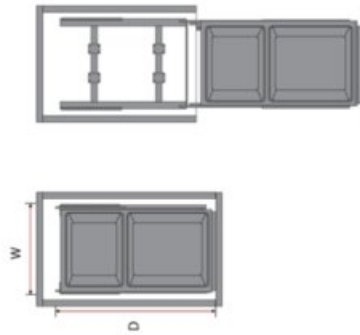

Product Description

Waste pullout runs on full-extension slide. Featuring an integrated door-mount bracket, there are various bin configurations, width and height dimensions, and slide closing options available. The classic waste pullout is the best economic solution for waste recycling in your kitchen.

M-Series Eco-Bin for Door Mount

Product Features

The classic waste pullout is the best economical solution for waste recycling in your kitchen. Featuring an integrated door mount bracket, cover, and a full-extension slide.

- Bottom mounted for easy installation
- Door-mount bracket for a pullout application
- Integrated cover to prevent pesky odours
- Load capacity: 25kg (55lbs)
- 2 Bins (1 x 10L, 1 x 20L)

Ordering Guide

Description	Part#
White 260 x 412 x 480mm (10 1/4 x 16 1/2 x 18 7/8")	04-1018-W
Anthracite Grey 260 x 412 x 480mm (10 1/4 x 16 1/2 x 18 7/8")	04-1018-AG

Minimum Interior Cabinet Dimensions

W x H x D 282 x 480 x 500mm (11 1/8 x 18 7/8 x 19 1/4")