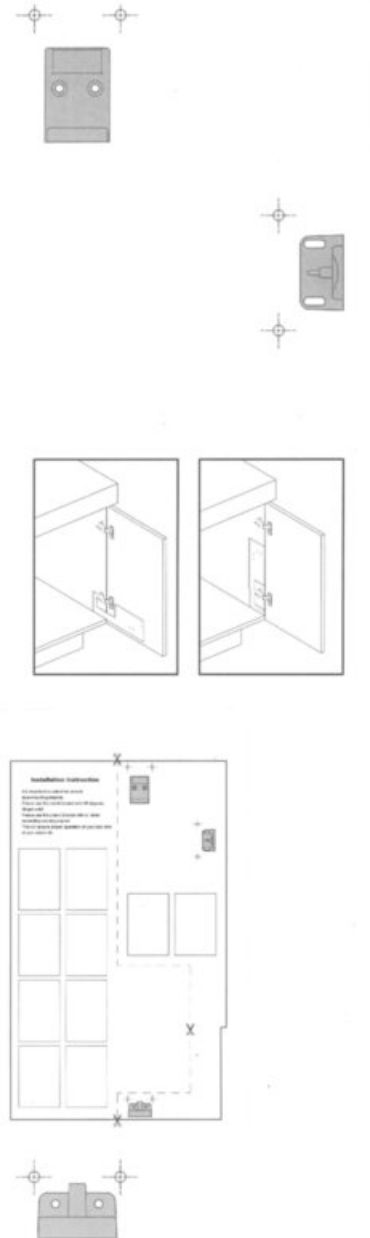

Round Stainless Steel / Grey Waste Bin

Part Number: 04-1009-SSG

Round Stainless Steel/Grey Door Mounted Waste Bin

Round Stainless Steel/Grey Door Mounted Swing Out 15L Waste Bin

<div>
</div>

| | |
|--|---------------------------|
| Bin Included? | Included |
| Colour | Grey / Stainless Steel |
| Cover Included? | Included |
| Depth | 15-1/2 in |
| Diameter | 11 in |
| Material | Plastic / Stainless Steel |
| Mounting Type | Door Mounted |
| Suggested for Cabinet (Door) Width | 400 mm (16 in) |
| Volume | 15 L |
| Waste Type | Pivot |
| Width | 14-1/2 in |

Product Description

Round Stainless Steel/Grey Door Mounted Swing Out 15L Waste Bin. Mount on door with full overlay hinges Product dimensions listed are given as best estimate based upon an installed demo unit in our showroom. Installed height is about 15-1/2" from base to top of lid cover when opened. Diameter of the unit is approximately 11", and the width is 14-1/2" at the maximum width point during the opening swing. Our expectation is installed in cabinets of 400mm (15-3/4") or greater but you may need to do a practical trial if you have dimensions less than this but within the dimensions given above.

Product Advantages

- Universal Mounting
- Lid Raises on Opening
- Stylish Stainless Steel

Technical Documents

Planning

Minimum Interior Cabinet Dimensions mm/inch

W x H x D 365 x 400 x 330mm (14 3/8 x 15 3/4 x 13")

LEFT

View this product online at <https://marathonhardware.com/pd/04-1009-SSG>

Technical Documents

Installation Instruction

It is important to select the correct door-mounting-bracket.
Please use the metal bracket with 95 degrees hinges only!
Please use the plastic bracket with all other, exceeding opening angles!
This will ensure proper operation of your door and of your waste-bin.