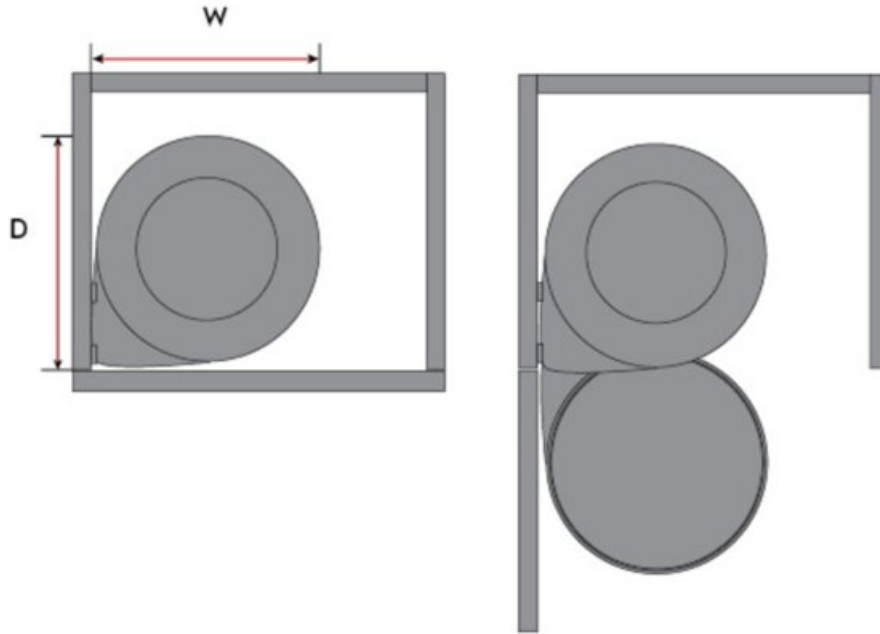

Round Stainless Steel / Grey Waste Bin

Part Number: 04-1009-SSG

Round Stainless Steel/Grey Door Mounted Waste Bin

Round Stainless Steel/Grey Door Mounted Swing Out 15L Waste Bin

<div>
</div>

| | |
|--|---------------------------|
| Bin Included? | Included |
| Colour | Grey / Stainless Steel |
| Cover Included? | Included |
| Depth | 15-1/2 in |
| Diameter | 11 in |
| Material | Plastic / Stainless Steel |
| Mounting Type | Door Mounted |
| Suggested for Cabinet (Door) Width | 400 mm (16 in) |
| Volume | 15 L |
| Waste Type | Pivot |
| Width | 14-1/2 in |

Product Description

Round Stainless Steel/Grey Door Mounted Swing Out 15L Waste Bin. Mount on door with full overlay hinges Product dimensions listed are given as best estimate based upon an installed demo unit in our showroom. Installed height is about 15-1/2" from base to top of lid cover when opened. Diameter of the unit is approximately 11", and the width is 14-1/2" at the maximum width point during the opening swing. Our expectation is installed in cabinets of 400mm (15-3/4") or greater but you may need to do a practical trial if you have dimensions less than this but within the dimensions given above.

Product Advantages

- Universal Mounting
- Lid Raises on Opening
- Stylish Stainless Steel

Technical Documents

Planning

Minimum Interior Cabinet Dimensions mm/inch

W x H x D 365 x 400 x 330mm (14 3/8 x 15 3/4 x 13")