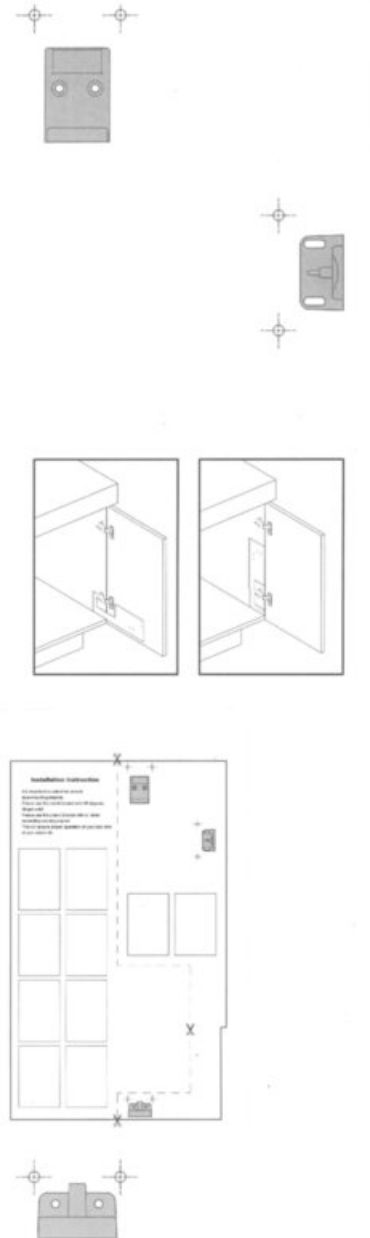

Round Stainless Steel / Grey Waste Bin

Part Number: 04-1009-SSG

Round Stainless Steel/Grey Door Mounted Waste Bin

Round Stainless Steel/Grey Door Mounted Swing Out 15L Waste Bin

<div>
</div>

Bin Included?	Included
Colour	Grey / Stainless Steel
Cover Included?	Included
Depth	15-1/2 in
Diameter	11 in
Material	Plastic / Stainless Steel
Mounting Type	Door Mounted
Suggested for Cabinet (Door) Width	400 mm (16 in)
Volume	15 L
Waste Type	Pivot
Width	14-1/2 in

Product Description

Round Stainless Steel/Grey Door Mounted Swing Out 15L Waste Bin. Mount on door with full overlay hinges Product dimensions listed are given as best estimate based upon an installed demo unit in our showroom. Installed height is about 15-1/2" from base to top of lid cover when opened. Diameter of the unit is approximately 11", and the width is 14-1/2" at the maximum width point during the opening swing. Our expectation is installed in cabinets of 400mm (15-3/4") or greater but you may need to do a practical trial if you have dimensions less than this but within the dimensions given above.

Product Advantages

- Universal Mounting
- Lid Raises on Opening
- Stylish Stainless Steel

Technical Documents

Planning

Minimum Interior Cabinet Dimensions mm/inch

W x H x D 365 x 400 x 330mm (14 3/8 x 15 3/4 x 13")

LEFT

View this product online at <https://marathonhardware.com/pd/04-1009-SSG>

Technical Documents

Installation Instruction

It is important to select the correct door-mounting-bracket.
Please use the metal bracket with 95 degrees hinges only!
Please use the plastic bracket with all other, exceeding opening angles!
This will ensure proper operation of your door and of your waste-bin.