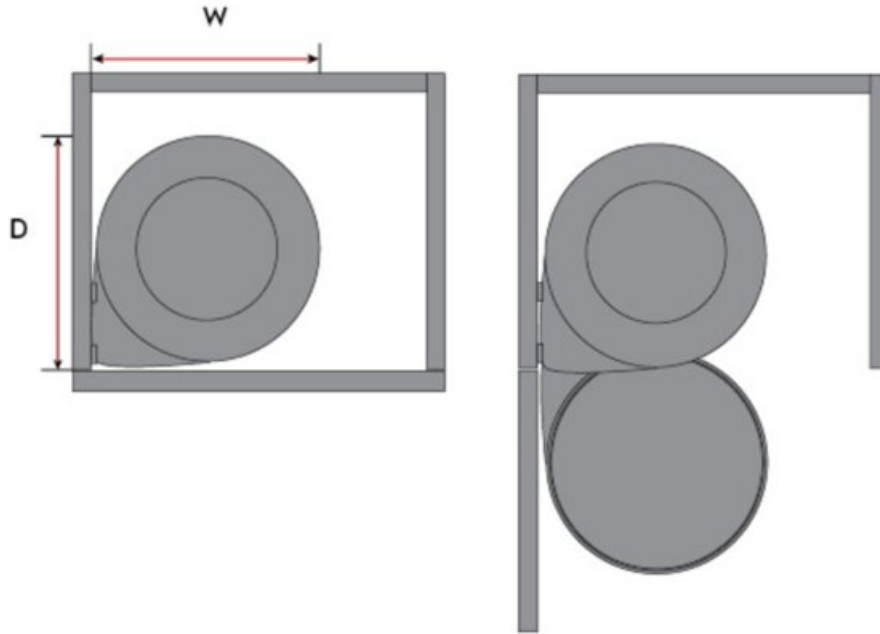

Round Stainless Steel / Grey Waste Bin

Part Number: 04-1009-SSG

Round Stainless Steel/Grey Door Mounted Waste Bin

Round Stainless Steel/Grey Door Mounted Swing Out 15L Waste Bin

<div>
</div>

Bin Included?	Included
Colour	Grey / Stainless Steel
Cover Included?	Included
Depth	15-1/2 in
Diameter	11 in
Material	Plastic / Stainless Steel
Mounting Type	Door Mounted
Suggested for Cabinet (Door) Width	400 mm (16 in)
Volume	15 L
Waste Type	Pivot
Width	14-1/2 in

Product Description

Round Stainless Steel/Grey Door Mounted Swing Out 15L Waste Bin. Mount on door with full overlay hinges Product dimensions listed are given as best estimate based upon an installed demo unit in our showroom. Installed height is about 15-1/2" from base to top of lid cover when opened. Diameter of the unit is approximately 11", and the width is 14-1/2" at the maximum width point during the opening swing. Our expectation is installed in cabinets of 400mm (15-3/4") or greater but you may need to do a practical trial if you have dimensions less than this but within the dimensions given above.

Product Advantages

- Universal Mounting
- Lid Raises on Opening
- Stylish Stainless Steel

Technical Documents

Planning

Minimum Interior Cabinet Dimensions mm/inch

W x H x D 365 x 400 x 330mm (14 3/8 x 15 3/4 x 13")