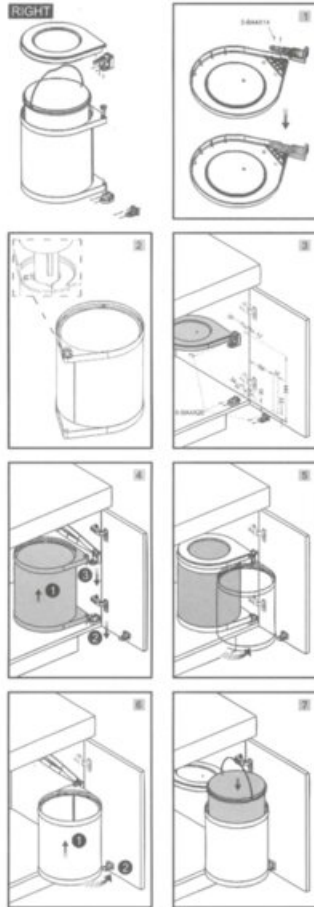

Product Description

Round Stainless Steel/Grey Door Mounted Swing Out 15L Waste Bin. Mount on door with full overlay hinges Product dimensions listed are given as best estimate based upon an installed demo unit in our showroom. Installed height is about 15-1/2" from base to top of lid cover when opened. Diameter of the unit is approximately 11", and the width is 14-1/2" at the maximum width point during the opening swing. Our expectation is installed in cabinets of 400mm (15-3/4") or greater but you may need to do a practical trial if you have dimensions less than this but within the dimensions given above.

Product Advantages

- Universal Mounting
- Lid Raises on Opening
- Stylish Stainless Steel

Technical Documents

Planning

Minimum Interior Cabinet Dimensions mm/inch

W x H x D 365 x 400 x 330mm (14 3/8 x 15 3/4 x 13")

View this product online at <https://marathonhardware.com/pd/04-1009-SSG>

Technical Documents

Installation Instruction

It is important to select the correct door-mounting-bracket.
Please use the metal bracket with 95 degrees hinges only!
Please use the plastic bracket with all other, exceeding opening angles!
This will ensure proper operation of your door and of your waste-bin.

LEFT

View this product online at <https://marathonhardware.com/pd/04-1009-SSG>

Technical Documents

Installation Instruction

It is important to select the correct door-mounting-bracket.
Please use the metal bracket with 95 degrees hinges only!
Please use the plastic bracket with all other, exceeding opening angles!
This will ensure proper operation of your door and of your waste-bin.