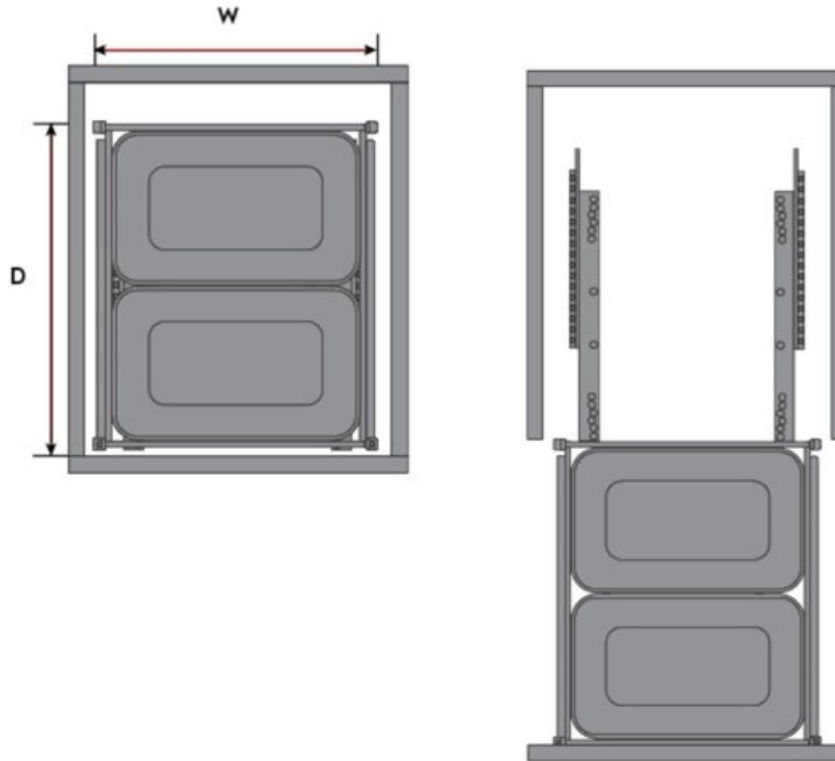

<div>
</div>

Bin Included?	Yes
Cover Included?	Yes
Height	15-1/6 in
Interior Depth Required	Min. 19-5/8 in (500 mm)
Interior Height Required	Min. 14-1/2 in (370 mm)
Interior Width Required	Min. 11-3/4 in (300 mm)
Number of Waste Bins	2
Suggested for Cabinet (Door) Width	381 mm (15 in)
Volume	2 x 15L
Waste Type	Undersink
Width	11-3/4 in

Product Description

Short height waste bin excellent for undersink installation. 100% Made in Italy featuring Salice soft-close slides. Bottom-mounted for easy and quick installation. European design and craftsmanship.

Product Advantages

- Runs on Salice Futura shelf slide that mount to the bottom
- Basic lids included (without carbon filter)
- Soft-close included
- For hinged door only
- Load capacity: 30kg (66lbs)

Technical Documents

Planning

Minimum Interior Cabinet Dimensions mm/inch

W x H x D 300 x 369 x 500mm (11 ¾ x 14 ½ x 19 ⅝")

Note: Front handle height is 383mm (15 ⅛")

View this product online at <https://marathonhardware.com/pd/041-VSQPETAM332MC>