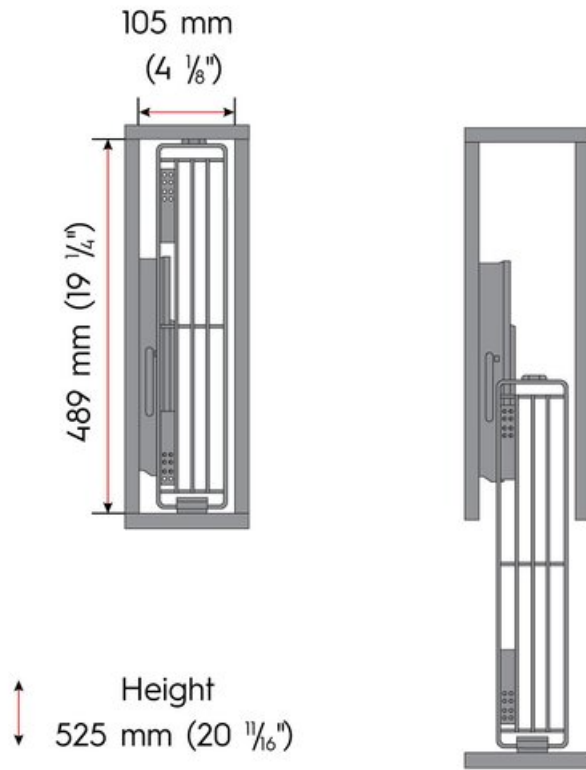

Base Cabinet Type	Side-Mount
Basket Bottom Type	Wire Bottom
Baskets Included?	Yes
Closing Type	Soft-Close
Depth	480 mm
Frame Type	Door-Mounted
Height	530 mm
Interior Depth Required	480 mm
Interior Height Required	536 mm
Interior Width Required	114 mm
Load Capacity	20 kg (44 lbs)
Mounting Side	Reversible
Suggested for Cabinet (Door) Width	150 mm (6 in)
Width	114 mm

Product Description

The Space Genie Pull out is a convenient appliance storage for Undersink or Base Cabinets. As a complete kit everything you need to install including baskets, frame and slides are included. This door-mounted pullout is suitable for cabinet of minimum width 150mm (5-7/8 in).

Product Advantages

- Fits narrow cabinet of 150mm (6") width
- Universal for left or right side mount
- Load capacity: 20kg (44lbs)

Technical Documents

View this product online at <https://marathonhardware.com/pd/041-FC100-G>