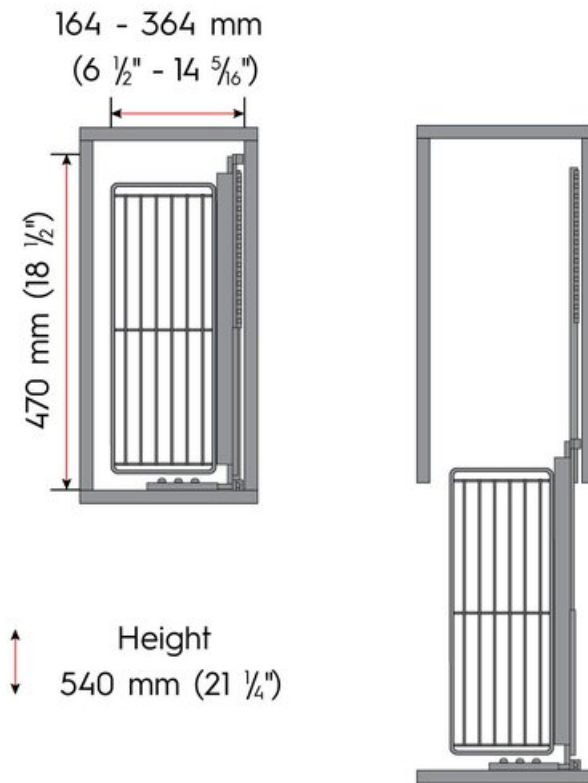

Technical Documents

View this product online at <https://marathonhardware.com/pd/041-FA120-GB>