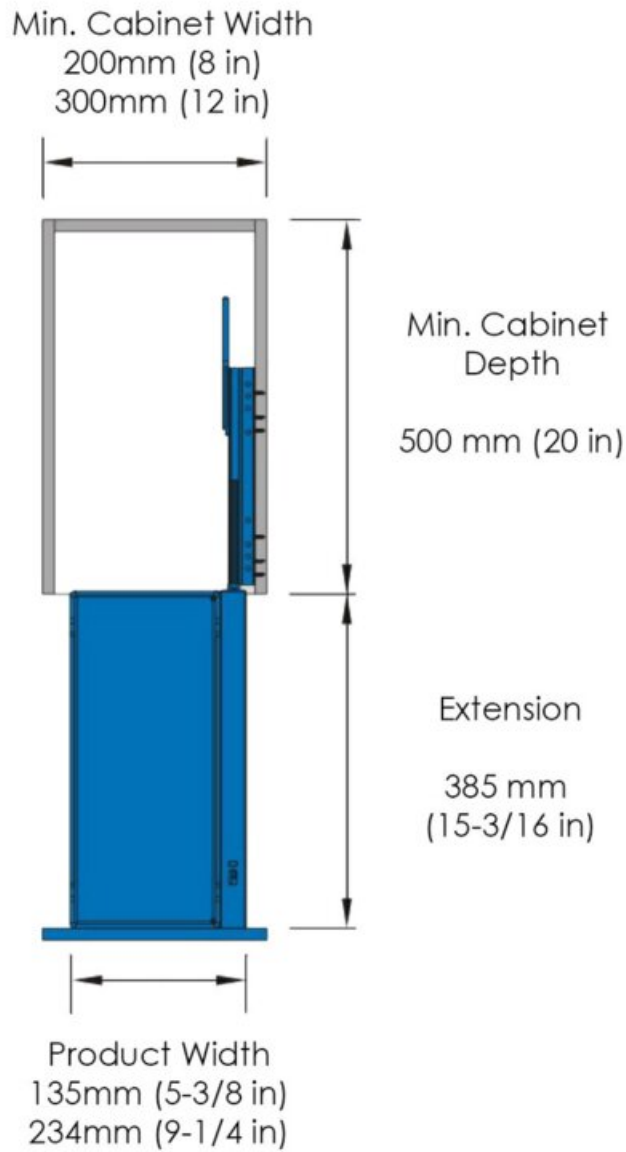

Technical Documents

View this product online at <https://marathonhardware.com/pd/041-304117-I-L>