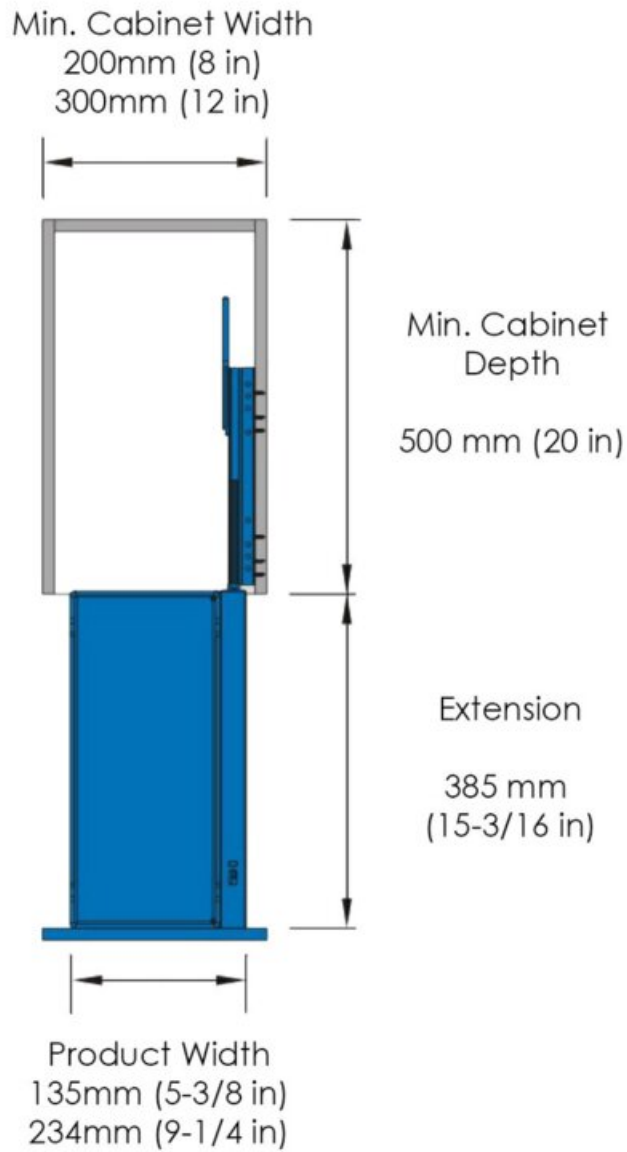

Technical Documents

View this product online at <https://marathonhardware.com/pd/041-304117-I-R>