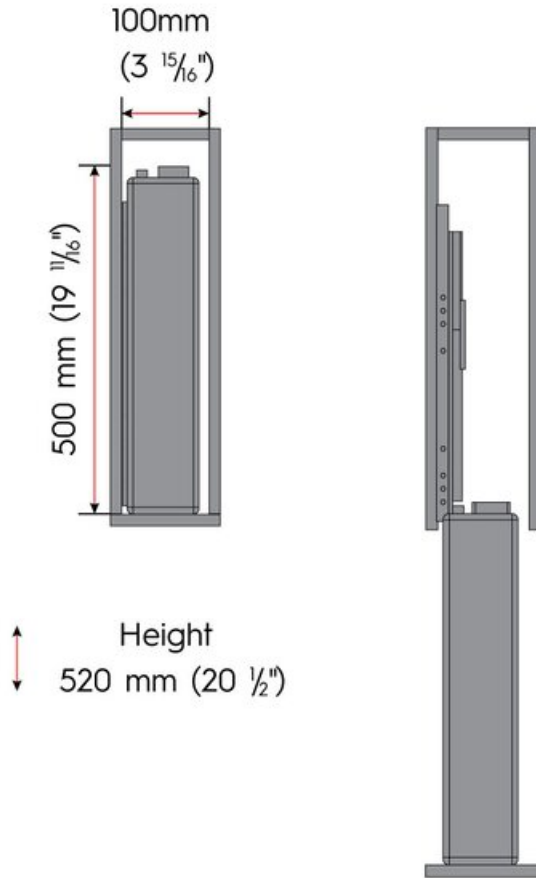

Technical Documents

View this product online at <https://marathonhardware.com/pd/041-304221-I-R>