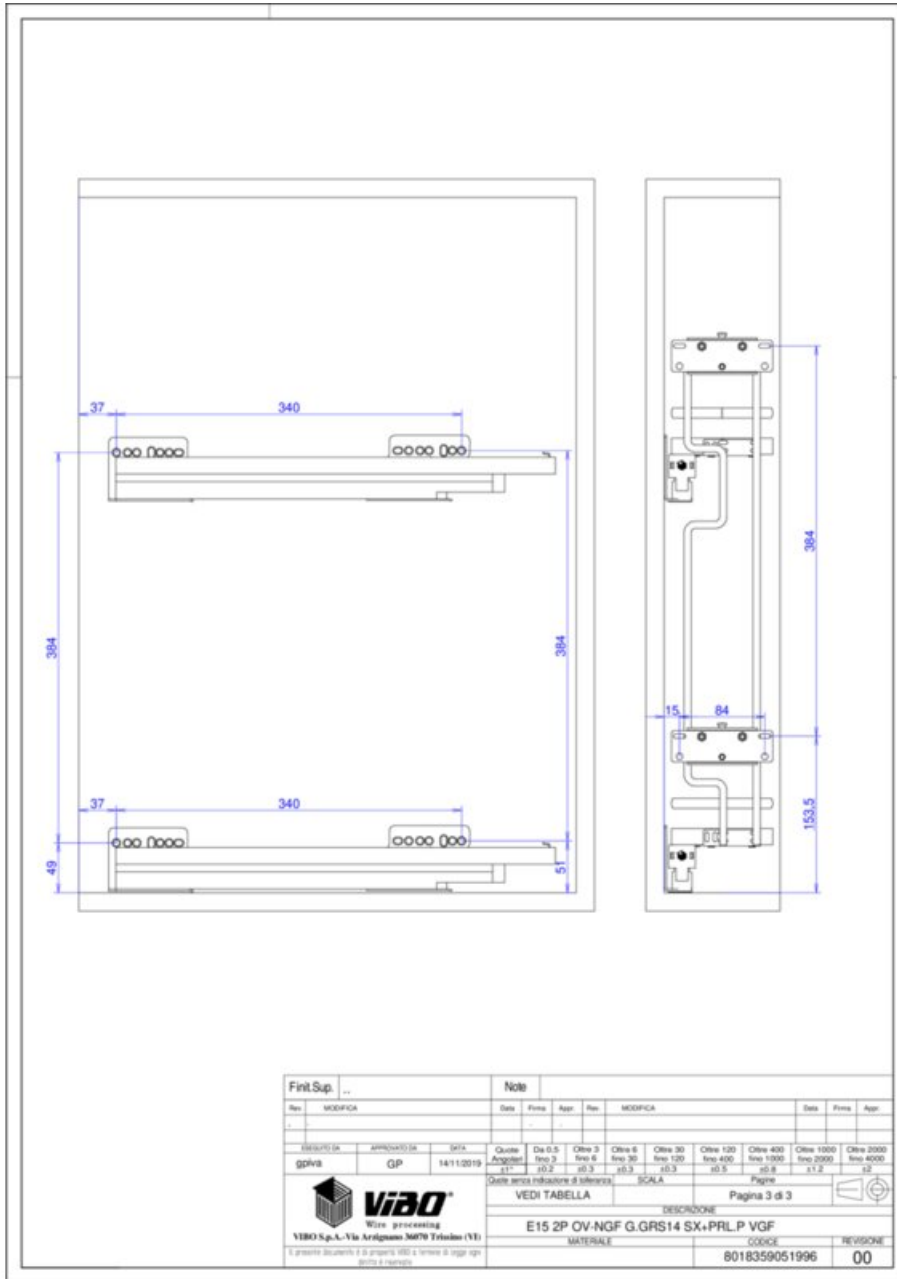

Technical Documents

View this product online at <https://marathonhardware.com/pd/041-VGSB630-AG>