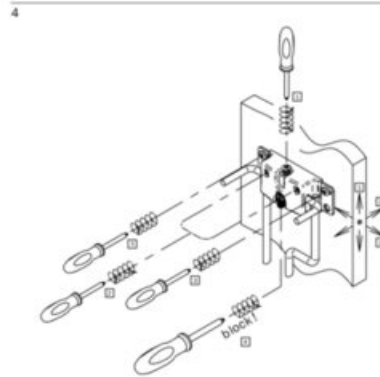

### Side-Mount Pull-out

1. Overall dimensions
2. Fast slide installation

3. Fast door installation
4. 6-way door adjustment

View this product online at <https://marathonhardware.com/pd/041-VGSB630-AG>