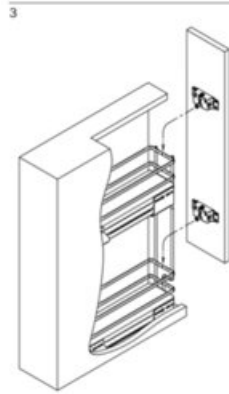

### Side-Mount Pull-out

1. Overall dimensions
2. Fast slide installation

3. Fast door installation
4. 6-way door adjustment

View this product online at <https://marathonhardware.com/pd/041-VGSB630-AG>