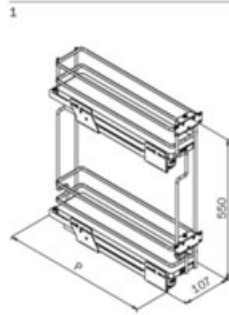

### Side-Mount Pull-out

1. Overall dimensions
2. Fast slide installation

3. Fast door installation
4. 6-way door adjustment

View this product online at <https://marathonhardware.com/pd/041-VGSB630-AG>