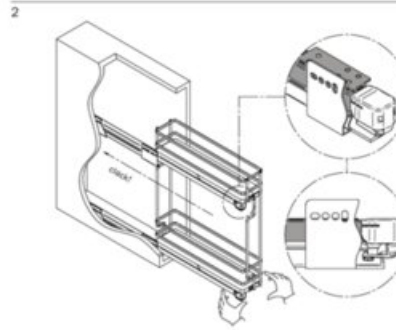

### Side-Mount Pull-out

1. Overall dimensions
2. Fast slide installation

3. Fast door installation
4. 6-way door adjustment

View this product online at <https://marathonhardware.com/pd/041-VGSB630-AG>