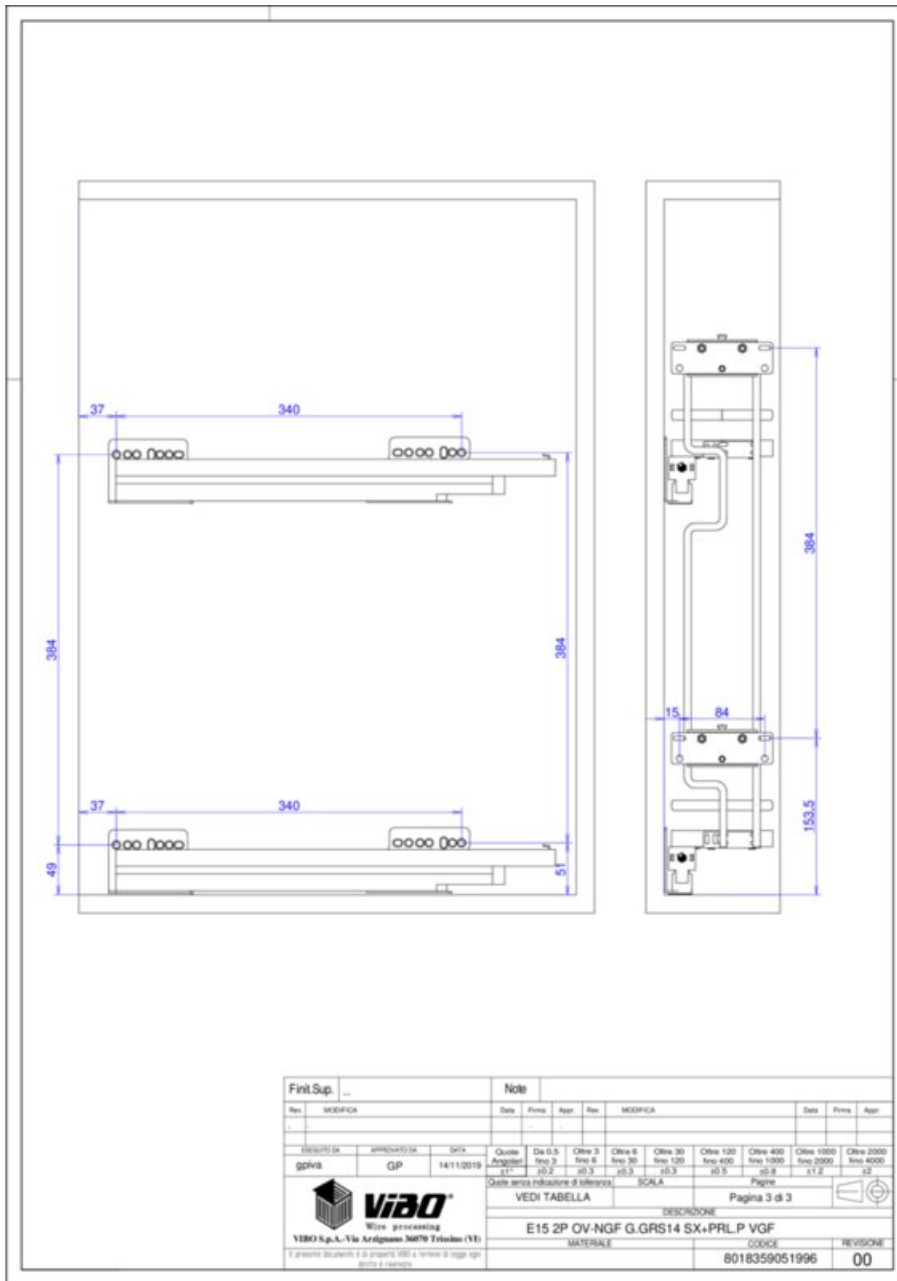

Technical Documents

View this product online at <https://marathonhardware.com/pd/041-VGSB630-AG>