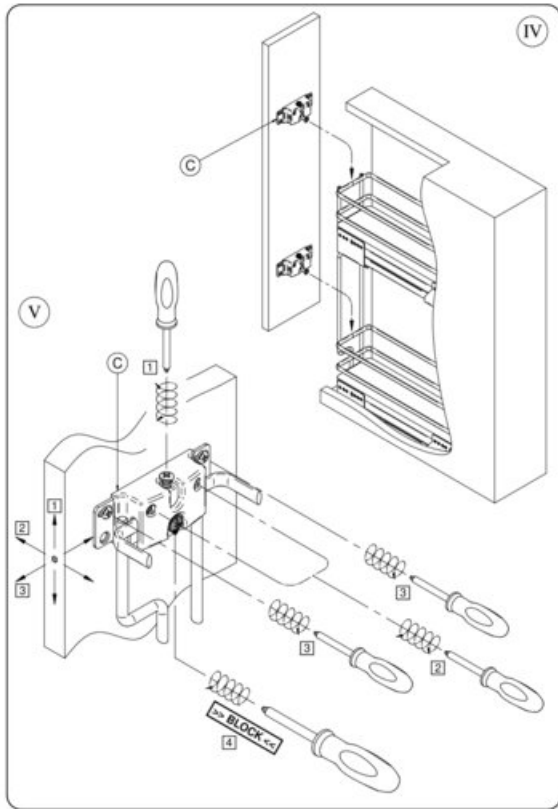

Technical Documents

Istruzioni di montaggio Assembling instructions Notice de montage Montageanleitung Manual de montaje	Portata massima: Maximum load: Charge maxi: Maximale belastbarkeit: Carga maxima:	30 Kg
	ELQGM(15/20)2.....MB EPQGM(15/20)2.....MB	
	PRIMA DI COMINCIARE, VEDERE I CONSIGLI DI MONTAGGIO BEFORE STARTING, REFER TO THE ASSEMBLING ADVICE IN ANNEX AVANT DE COMMENCER, SE REPORTER AUX CONSEILS DE MONTAGE EN ANNEXE VOR DIE MONTAGE, BITTE BEIHEGENDEN ANWEISUNGEN FOLGEN ANTES DE EMPEZAR CONSULTAR LOS CONSEJOS PARA EL MONTAJE	 10 min 1
  A x 1 B x 2 C x 2	<table border="1"> <tr> <td></td><td></td><td></td><td></td><td></td><td></td><td></td><td></td><td></td><td></td> </tr> <tr> <td></td><td></td><td></td><td></td><td></td><td></td><td></td><td></td><td></td><td></td> </tr> </table>	

View this product online at <https://marathonhardware.com/pd/041-VGSB630-AG>