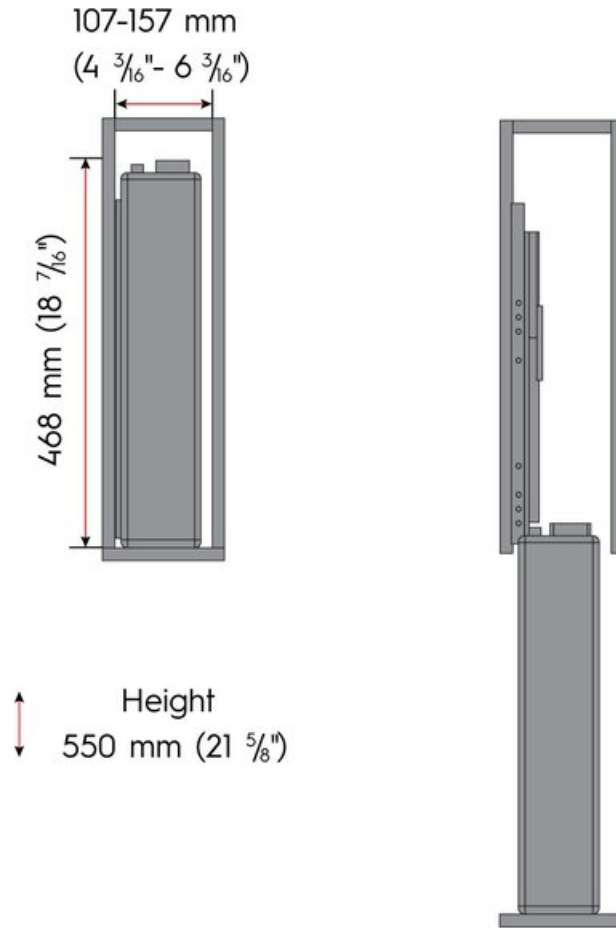

Technical Documents

View this product online at <https://marathonhardware.com/pd/041-VGSB630-AG>