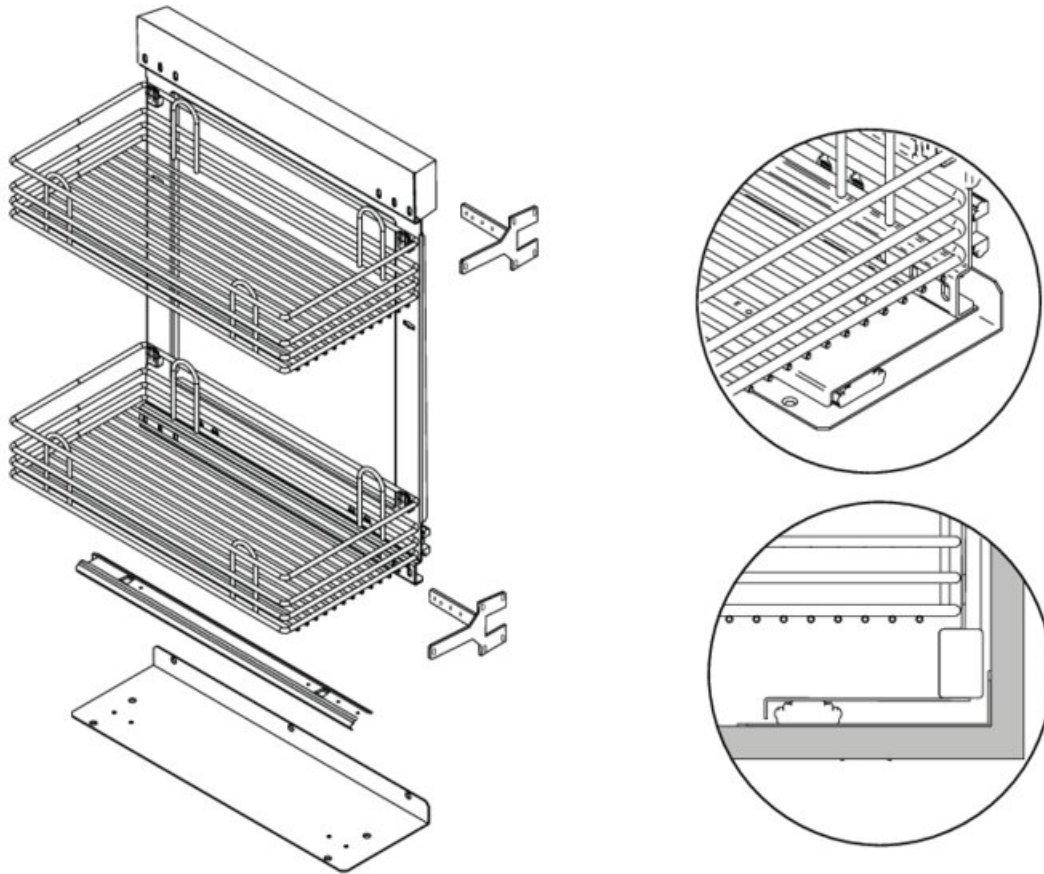

Technical Documents

View this product online at <https://marathonhardware.com/pd/041-VSF604L>