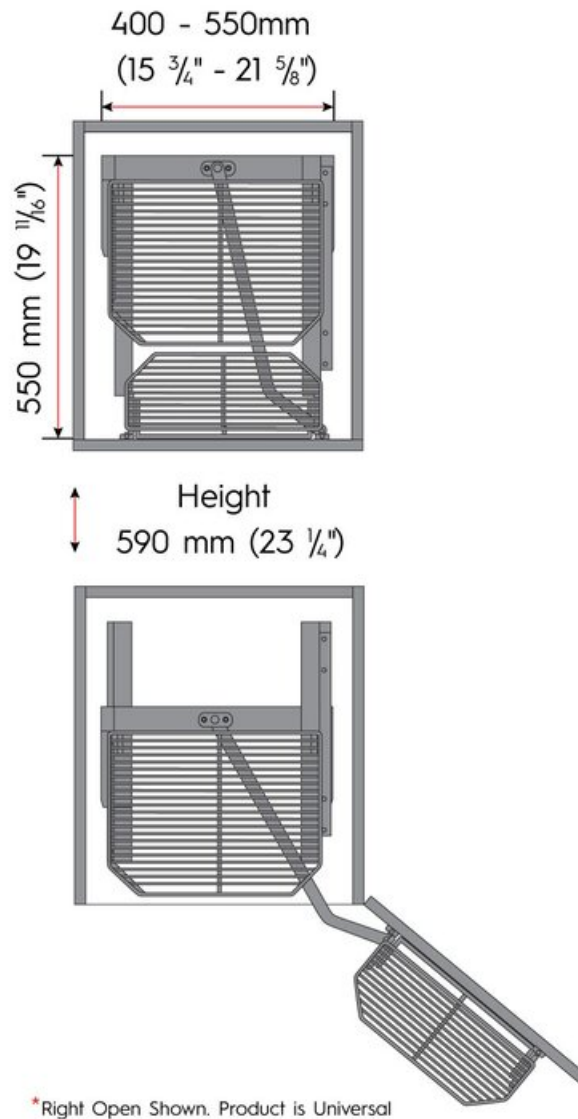

Technical Documents

View this product online at <https://marathonhardware.com/pd/041-309001-1>