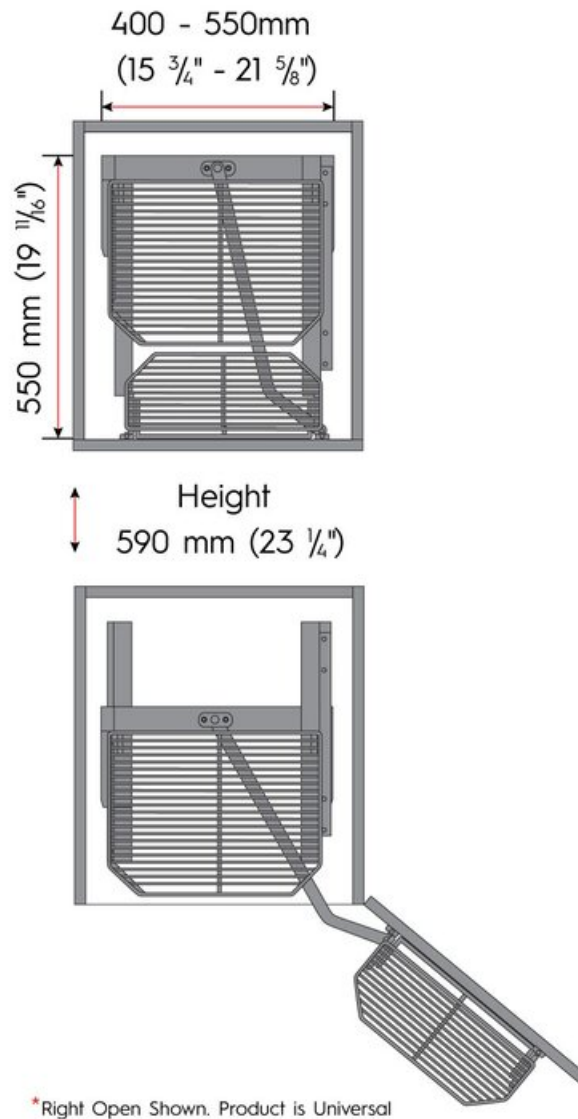

Technical Documents

View this product online at <https://marathonhardware.com/pd/041-309003-1>