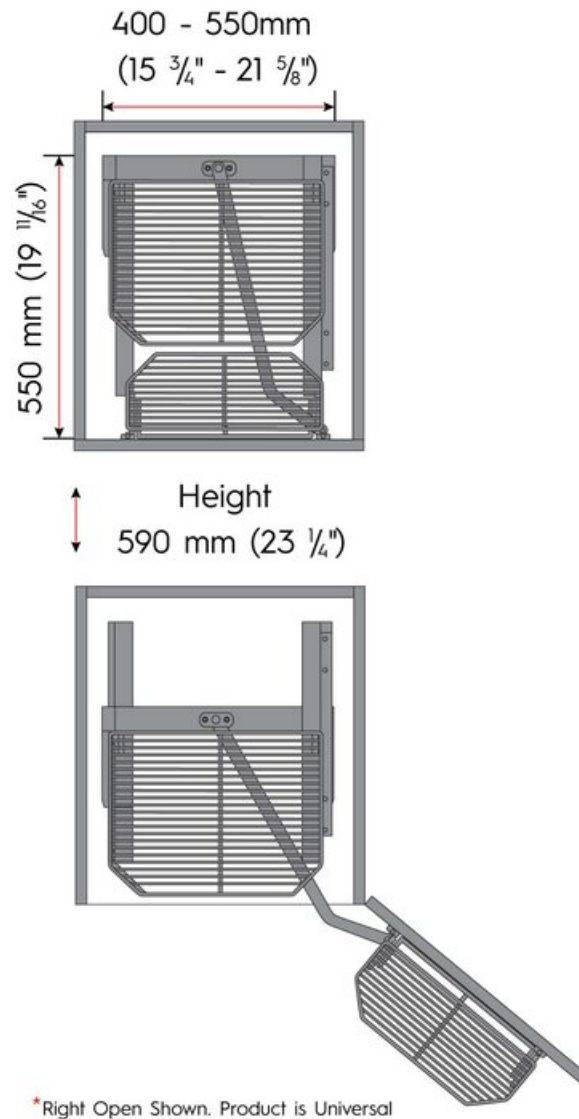

Technical Documents

View this product online at <https://marathonhardware.com/pd/041-309003-1>