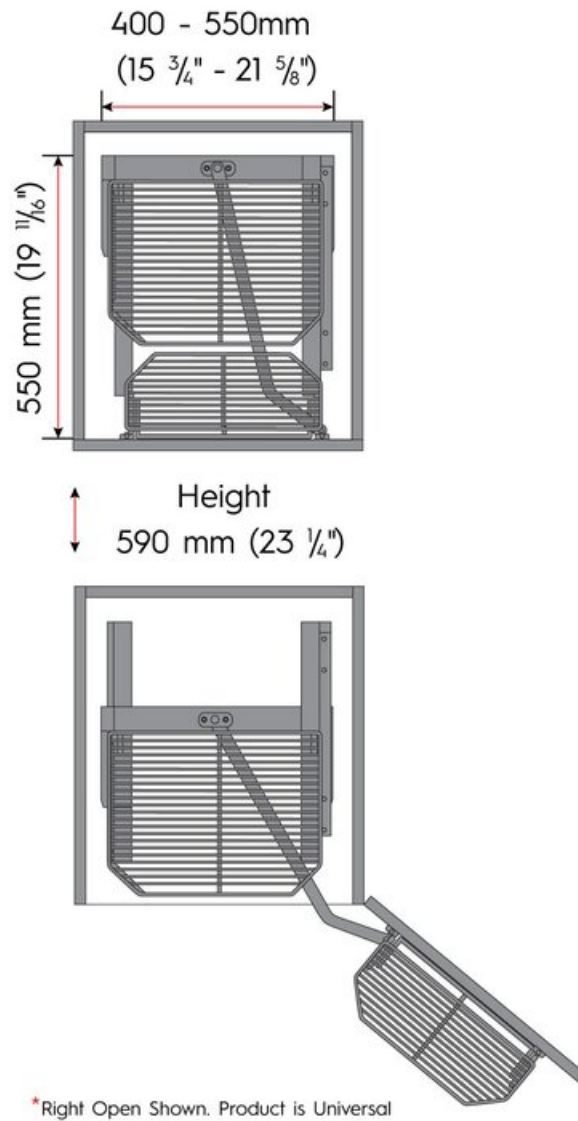

Technical Documents

View this product online at <https://marathonhardware.com/pd/041-309003-1>