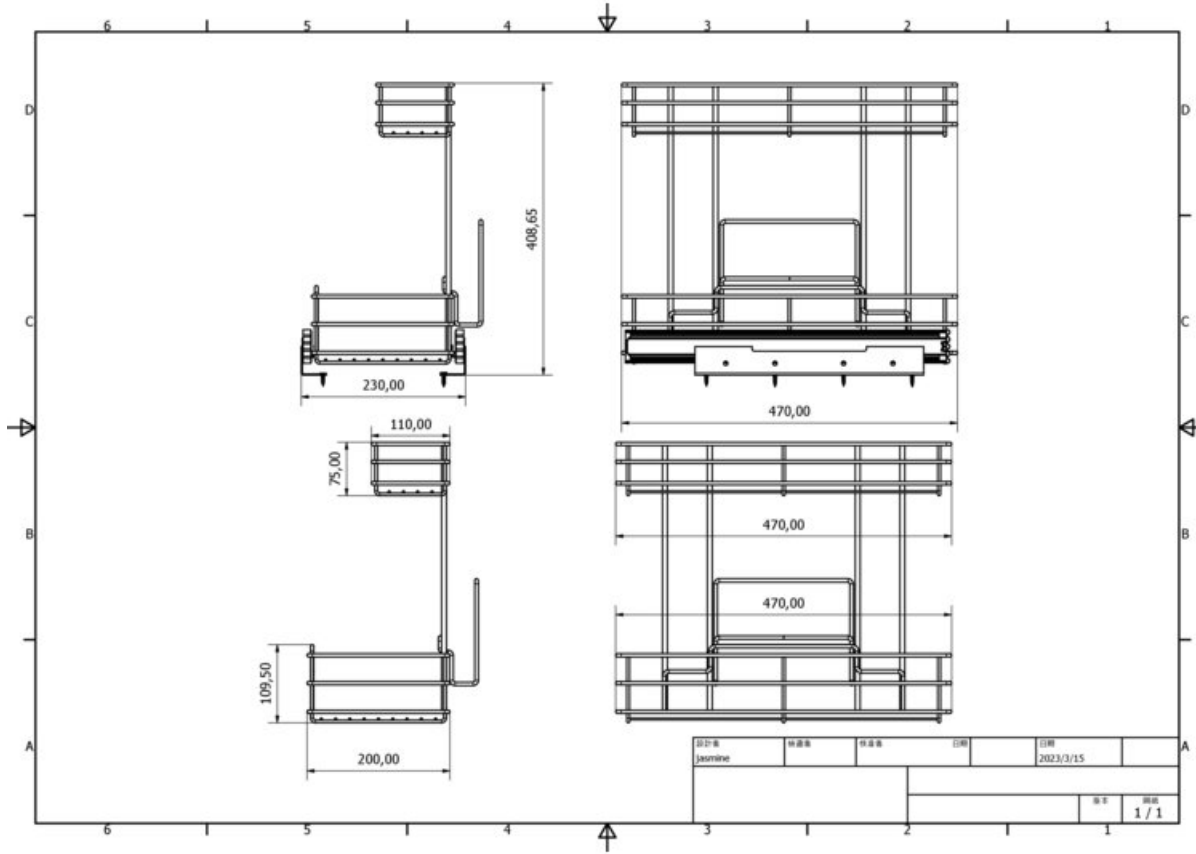

Technical Documents

View this product online at <https://marathonhardware.com/pd/041-FL100-C>