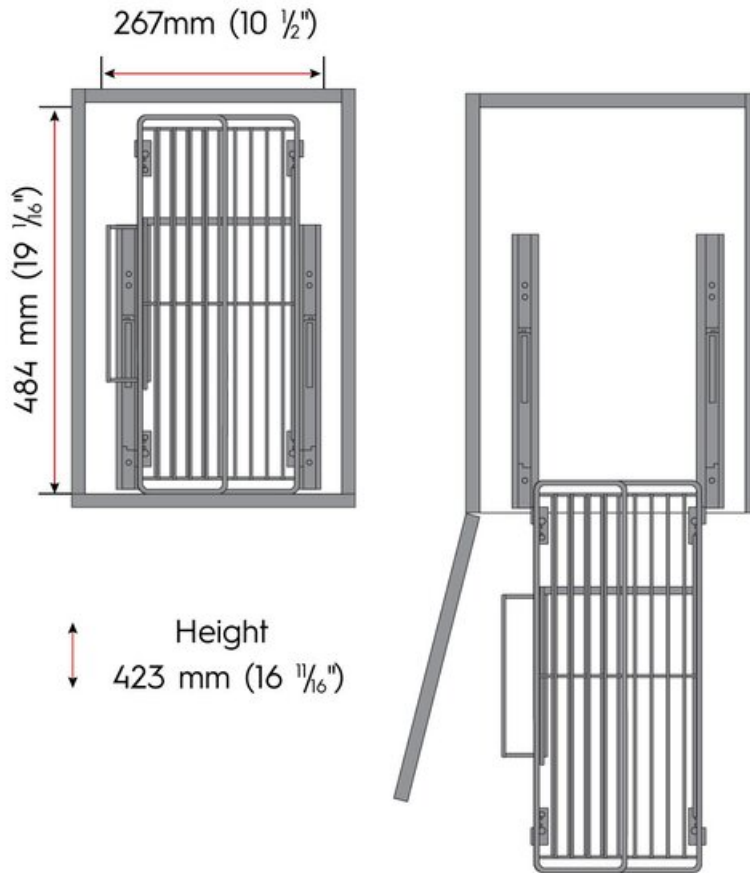

Bottom Pull-Out, Soft-Close

Part Number: 041-FL100-C

Bottom Pull Out with Soft-Close

This Bottom Pull Out with Concealed Undermount Soft-Closing slides is a good fit for Undersink or Base Cabinets.

Basket Bottom Type	Wire Bottom
Basket Wire Finish	Chrome
Baskets Included?	Yes
Closing Type	Soft-Close
Finish	Chrome
Frame Finish	Light Grey
Height	423 mm
Length	484 mm
Load Capacity	15 kg (33 lbs)
Slide Type	Undermount
Suggested for Cabinet (Door) Width	300 mm (12 in)
Width	267 mm

Product Description

This Bottom Pull out with Concealed Undermount Soft-Closing slides is a good fit for Undersink or Base Cabinets. As a complete kit everything you need to install including baskets, frame and slides are included. This is suitable for either right or left installations due to the bottom mount position.

Product Advantages

- Required Interior Width of 270mm (10 5/8") for opening
- Door Mount not available
- Available for hinged door only
- Load capacity: 15kg (33lbs)\
- Soft-Close

Technical Documents

View this product online at <https://marathonhardware.com/pd/041-FL100-C>

- Required interior width of 270mm (10 5/8") for opening
- Door Mount not available
- Available for hinged door only
- Load capacity: 15kg (33lbs)
- Soft-Close

Bottom Mount Pull-out, complete kit

Description	Part#
W x H x D 267 x 423 x 484mm (10 1/2 x 16 1/16 x 19 1/16")	041-FL100-C