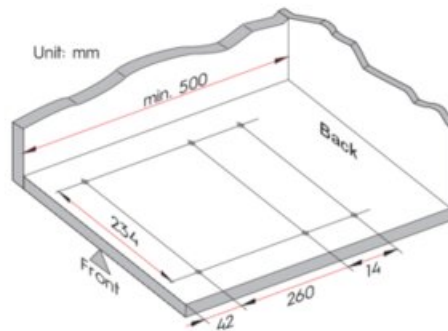

Bottom Dimensions

800.840.1228 / MARATHONHARDWARE.COM

View this product online at <https://marathonhardware.com/pd/041-FL100-C>