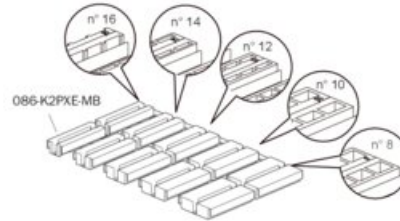

Wood Thickness Adjustment

n°	Thickness shelf (T)
8	8mm
10	10mm
12	12mm
14	14mm
16	16mm

View this product online at <https://marathonhardware.com/pd/086-K2PXE-MB>