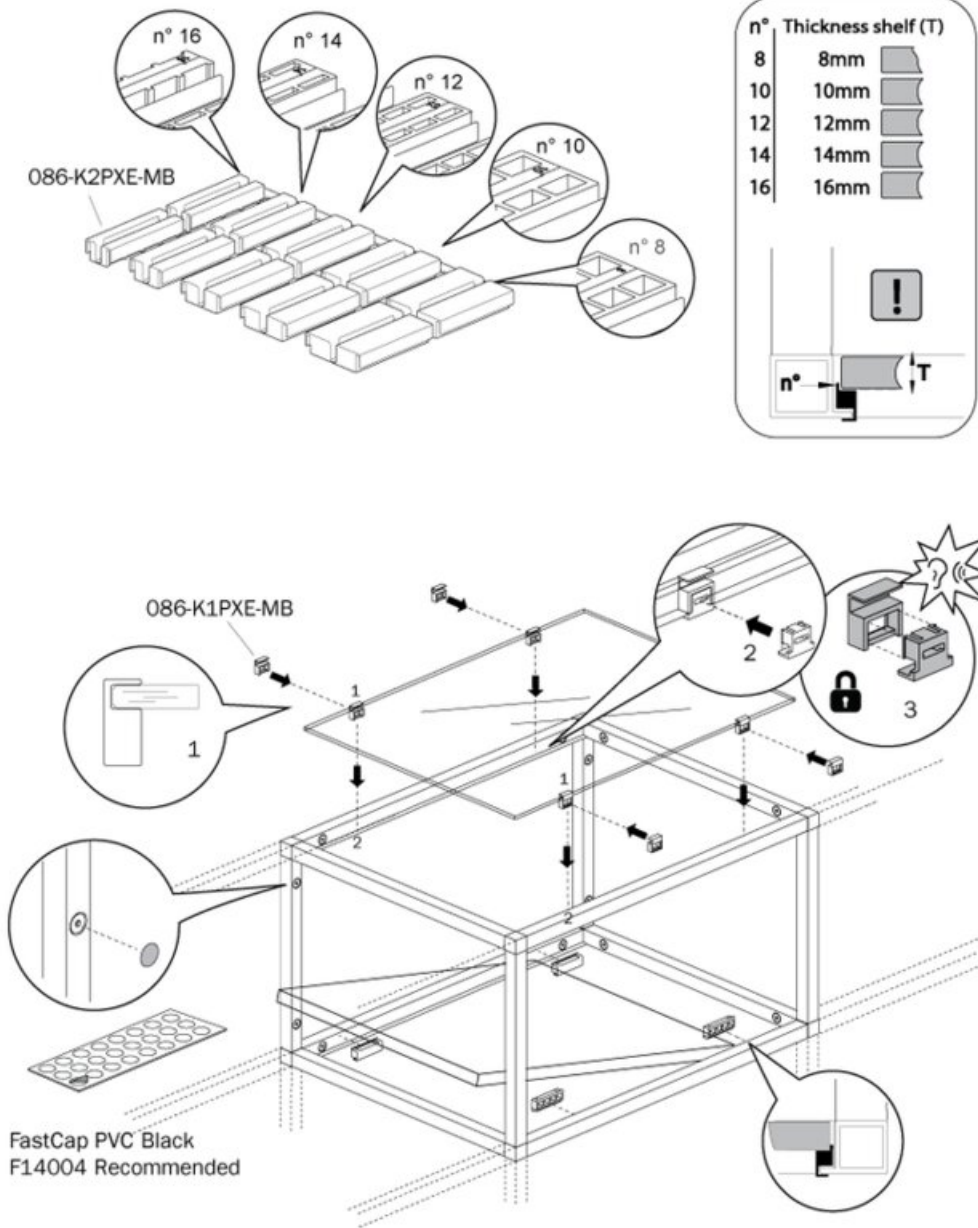

Important Information

Float Bar Profiles are designed to fit 18mm thick shelves flush, so use spacer bracket kits for boards of 8 to 16mm thicknesses. It is possible to mount 19mm (3/4") shelves, we recommend edgebanding your panel as it will sit proud 1mm. For 18mm or less shelves, edgebanding is optional as the shelf sits hidden behind the aluminum profile.

- Wood shelf spacer fits wood for shelf thickness from 8-16mm
- Glass shelf spacer works only for glass thickness indicated

Cut Sizes:

- Wood shelf: Length - 42mm and Depth - 42mm
- Glass shelf: Length - 42mm and Depth - 45mm

Shelf Assembly

Wood Thickness Adjustment

n°	Thickness shelf (T)
8	8mm
10	10mm
12	12mm
14	14mm
16	16mm

View this product online at <https://marathonhardware.com/pd/086-K2PXE-MB>

Technical Documents

View this product online at <https://marathonhardware.com/pd/086-K2PXE-MB>