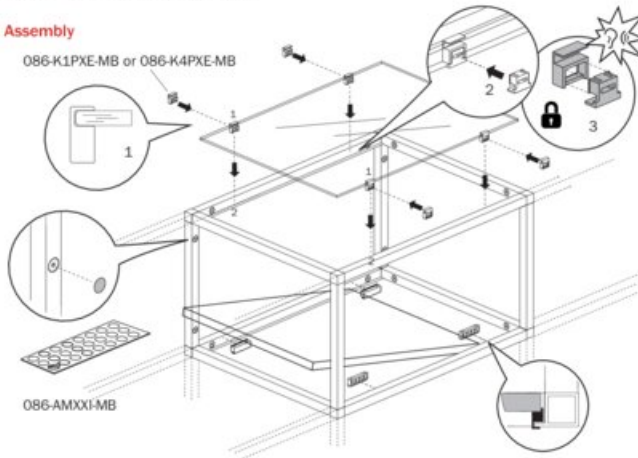

Technical Documents

Technical Specifications

Item Description	Part
Glass Shelf Spacer for 4mm Matte Back	086-K1PXE-MB
Glass Shelf Spacer for 5mm Matte Back	086-K4PXE-MB
Wood Shelf Spacer 8-16mm Matte Back	086-K2PXE-MB
Cover Caps Adhesive Matte Back	086-AMXXI-MB

- Wood shelf spacer fits wood for shelf thickness from 8-16mm
- Glass shelf spacer works only for glass thickness indicated

Cut Sizes:

- Wood shelf: Length - 42mm and Depth - 42mm
- Glass shelf: Length - 42mm and Depth - 45mm

Shelf Assembly