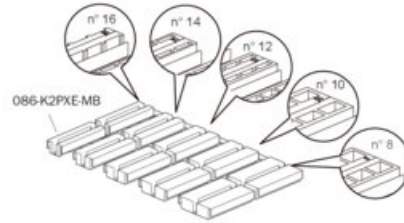

Wood Thickness Adjustment

n°	Thickness shelf (T)
8	8mm
10	10mm
12	12mm
14	14mm
16	16mm

View this product online at <https://marathonhardware.com/pd/086-K2PXE-MB>