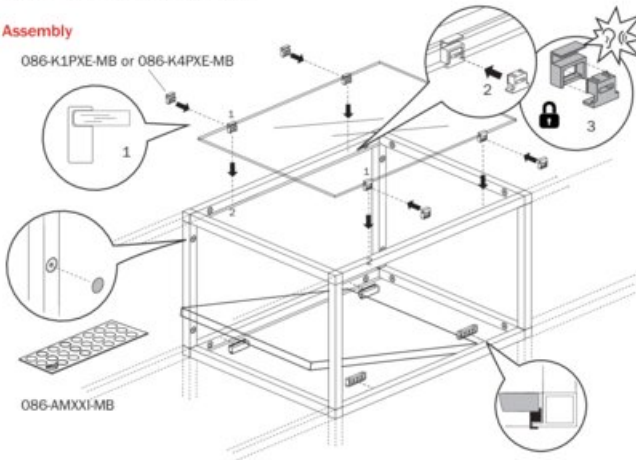

Technical Documents

Technical Specifications

Item Description	Part#
Glass Shelf Spacer for 4mm Matte Back	086-K1PXE-MB
Glass Shelf Spacer for 5mm Matte Back	086-K4PXE-MB
Wood Shelf Spacer 8-16mm Matte Back	086-K2PXE-MB
Cover Caps Adhesive Matte Back	086-AMXXI-MB

- Wood shelf spacer fits wood for shelf thickness from 8-16mm
- Glass shelf spacer works only for glass thickness indicated

Cut Sizes:

- Wood shelf: Length - 42mm and Depth - 42mm
- Glass shelf: Length - 42mm and Depth - 45mm

Shelf Assembly