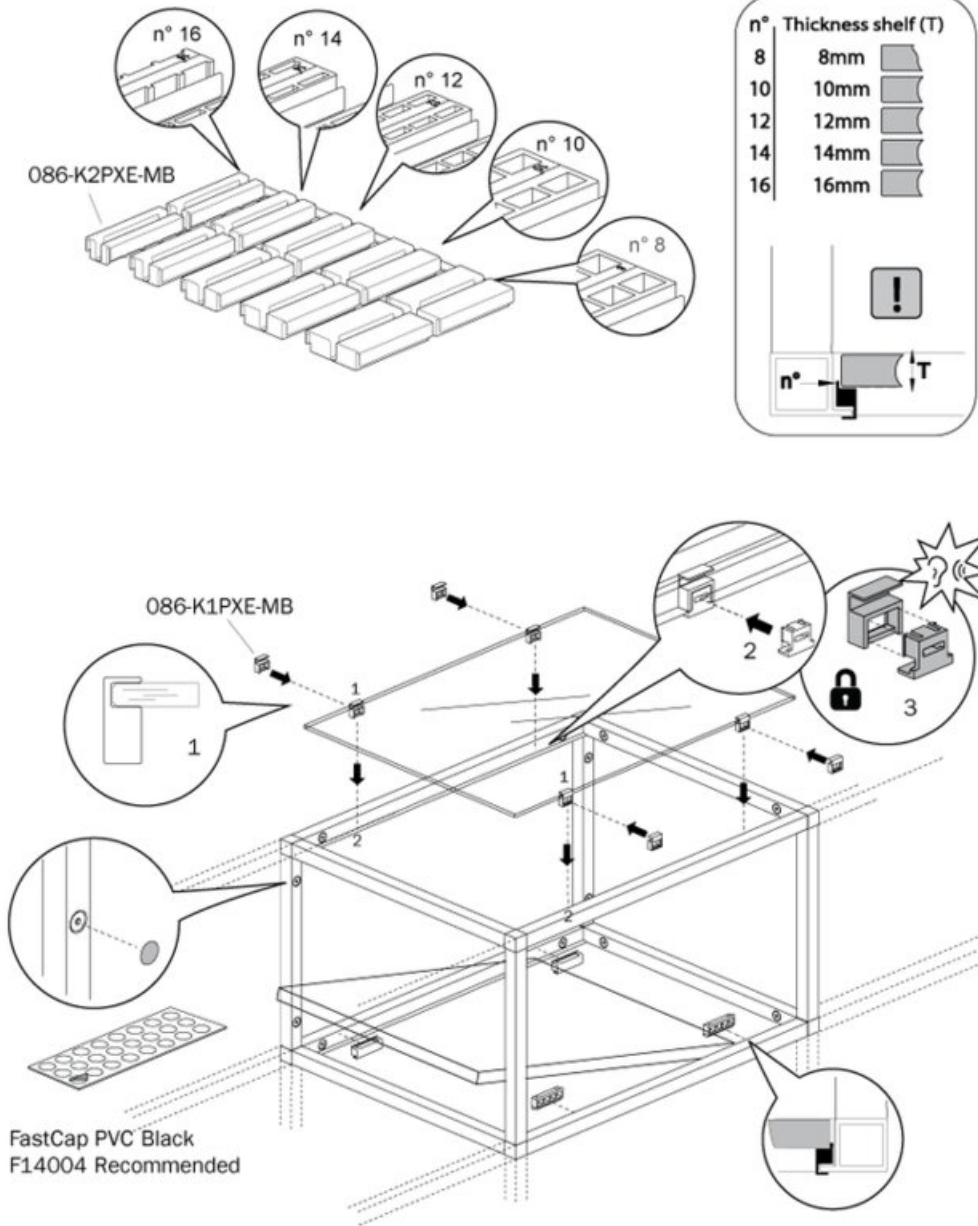

Technical Documents

View this product online at <https://marathonhardware.com/pd/086-K2PXE-MB>