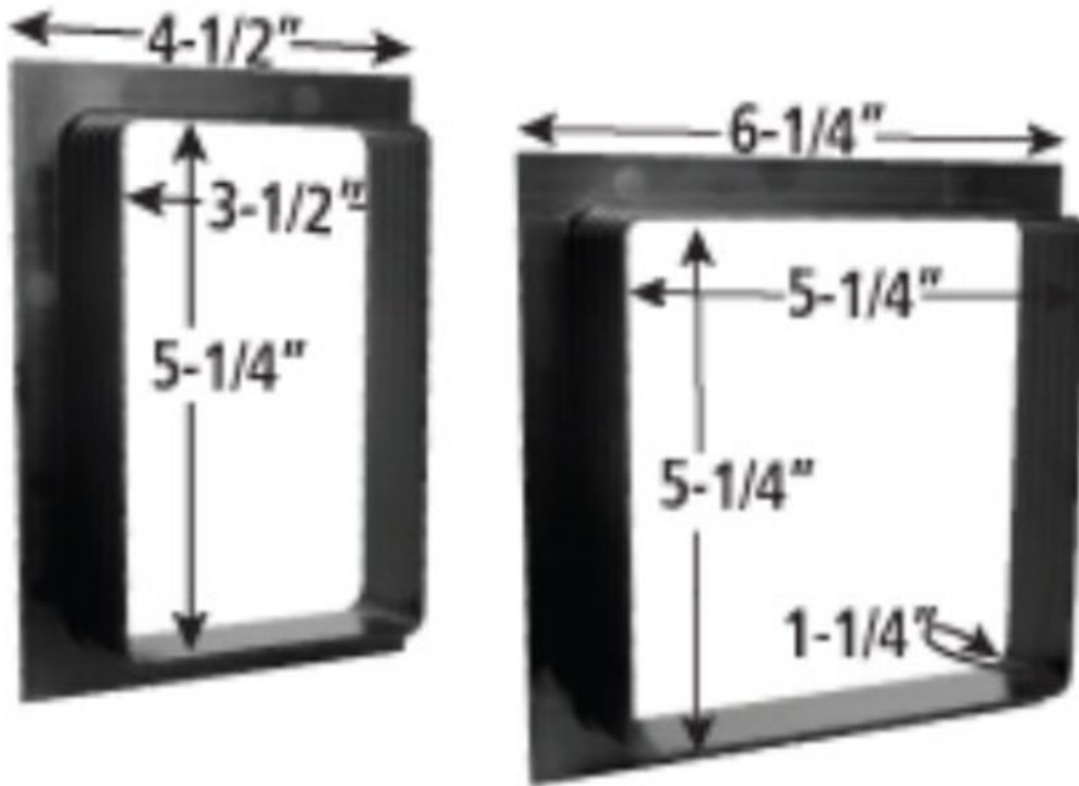

Technical Documents

*Cut dimensions shown

View this product online at <https://marathonhardware.com/pd/FETRSINGLEB>