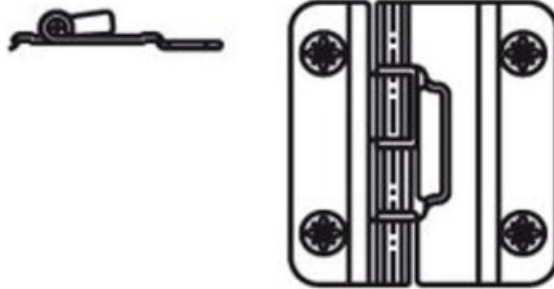


Butt Hinge for Concertina System

Part Number: SF1CXE9

Salice Butt Hinge for Concertina System

Salice's Concertina Doors System has been designed to open both doors on one side only, giving good access to the interior of the cabinet.

<p>
</p>

Product Advantages

Space taken up by the door in the maximum open position is reduced to a minimum (approximately 80 mm).

Technical Documents

View this product online at <https://marathonhardware.com/pd/SF1CXE9>