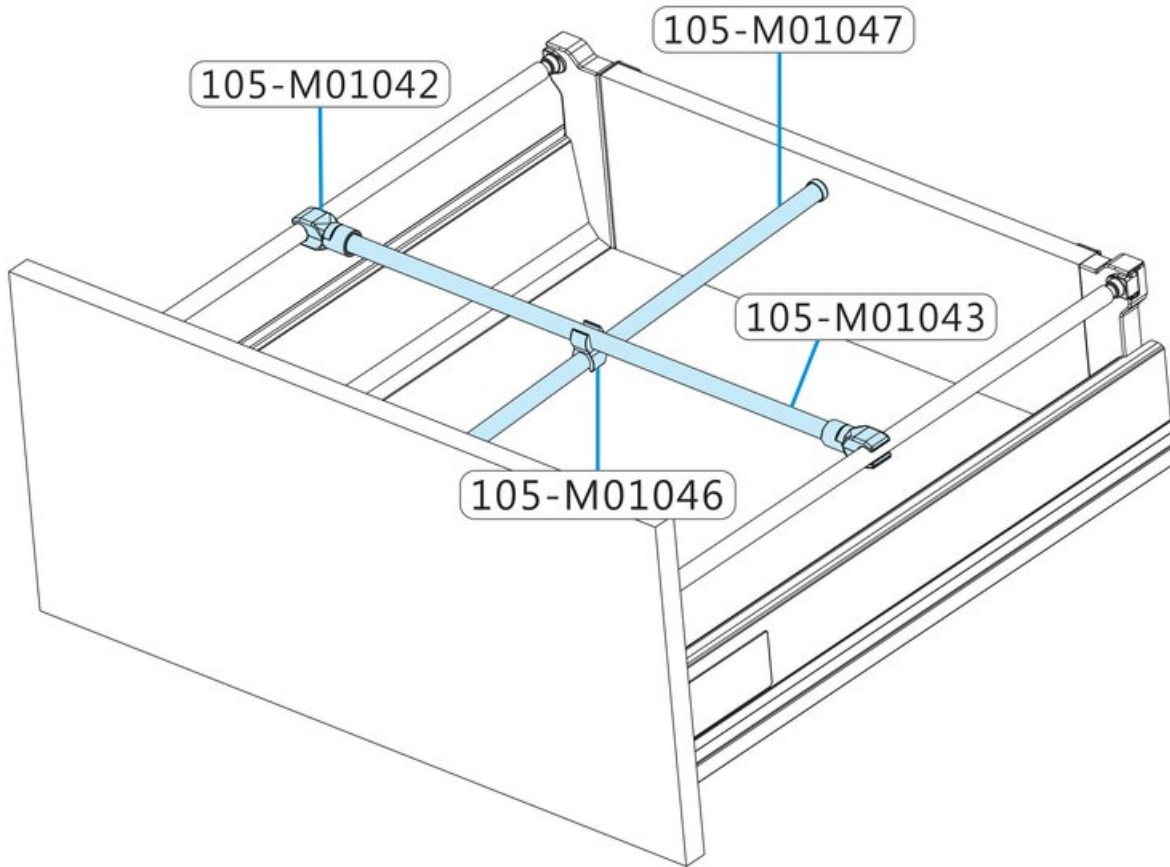

Technical Documents

View this product online at <https://marathonhardware.com/pd/105-M01042G>