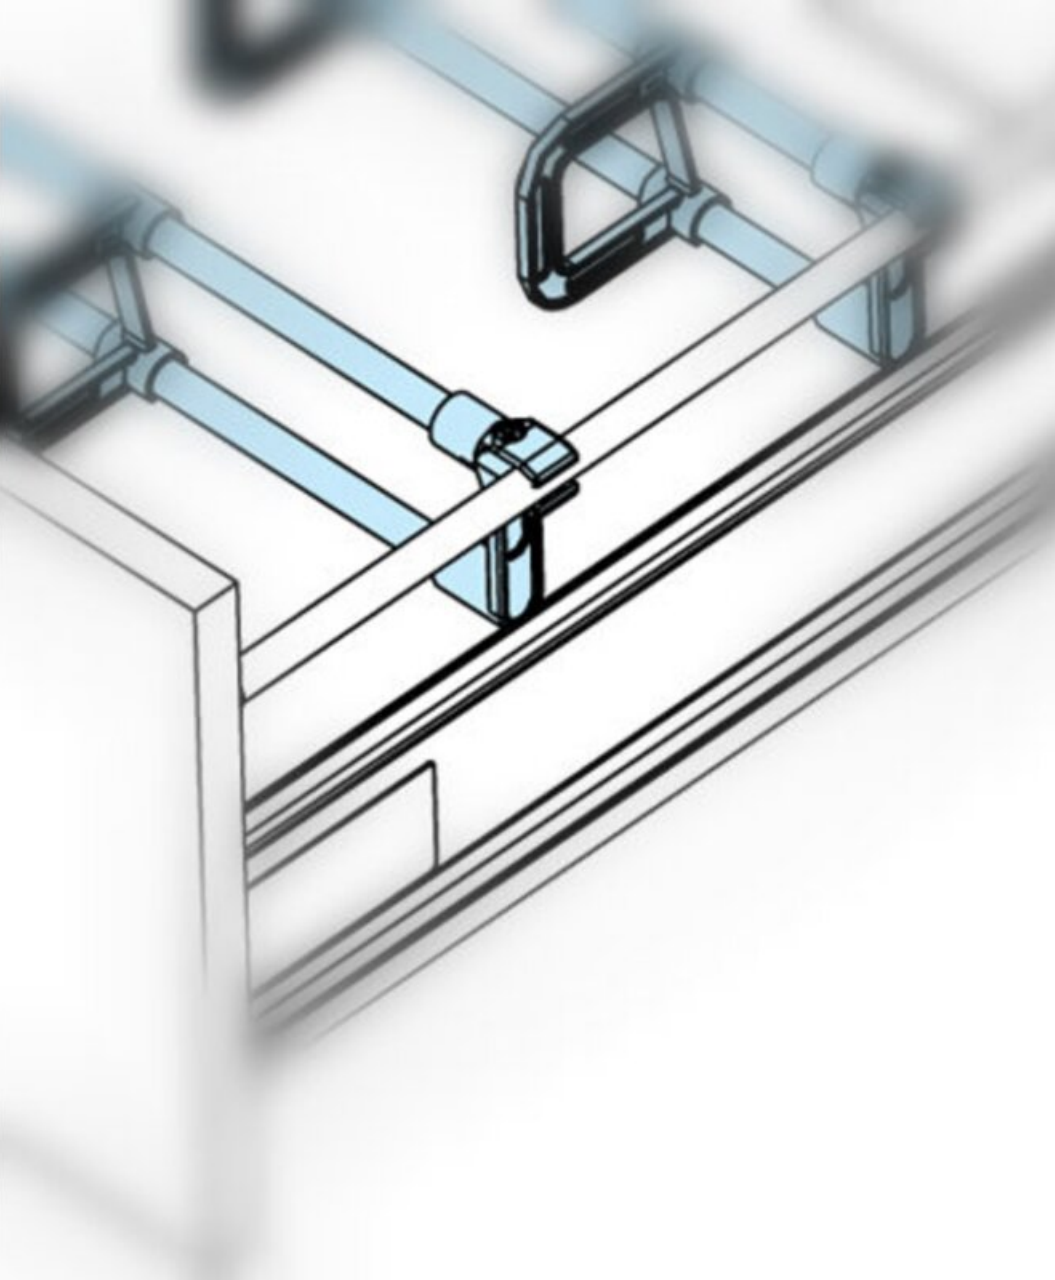

Technical Documents

View this product online at <https://marathonhardware.com/pd/105-M01044G>