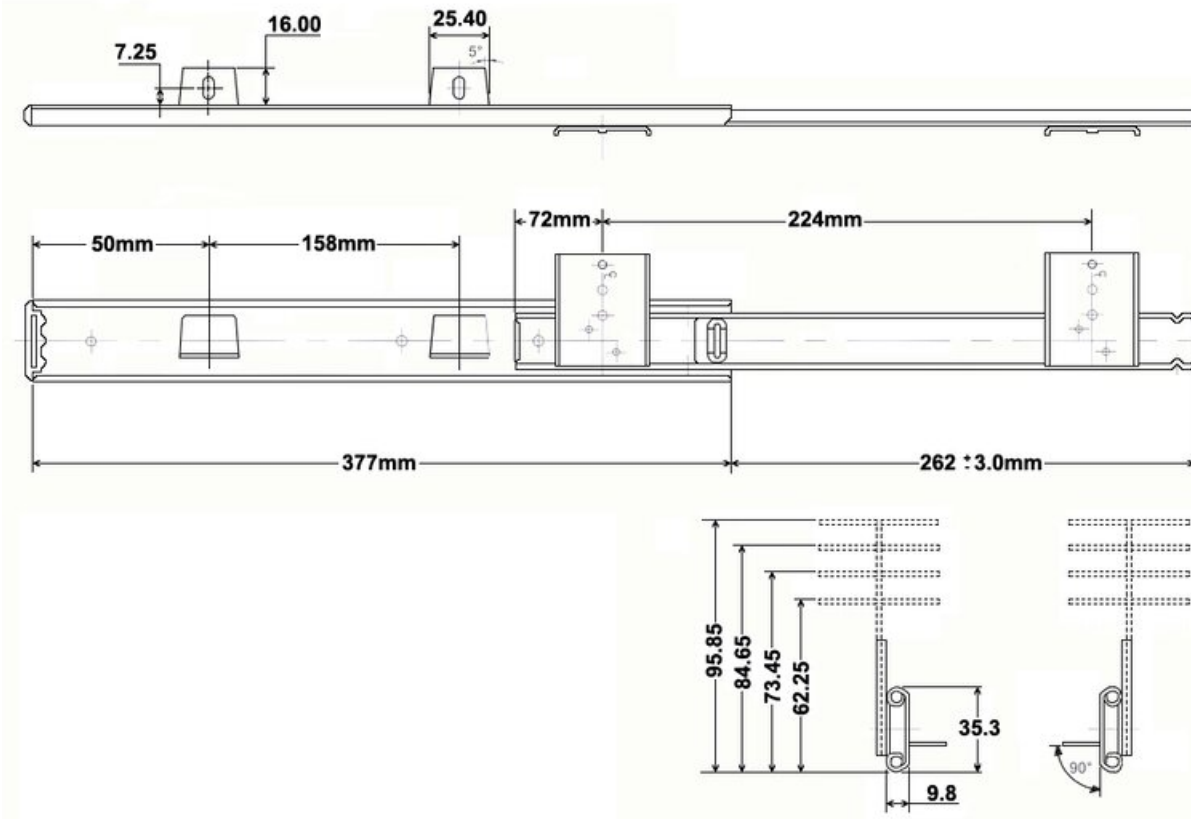

Technical Documents

View this product online at <https://marathonhardware.com/pd/039-3515-B-15>