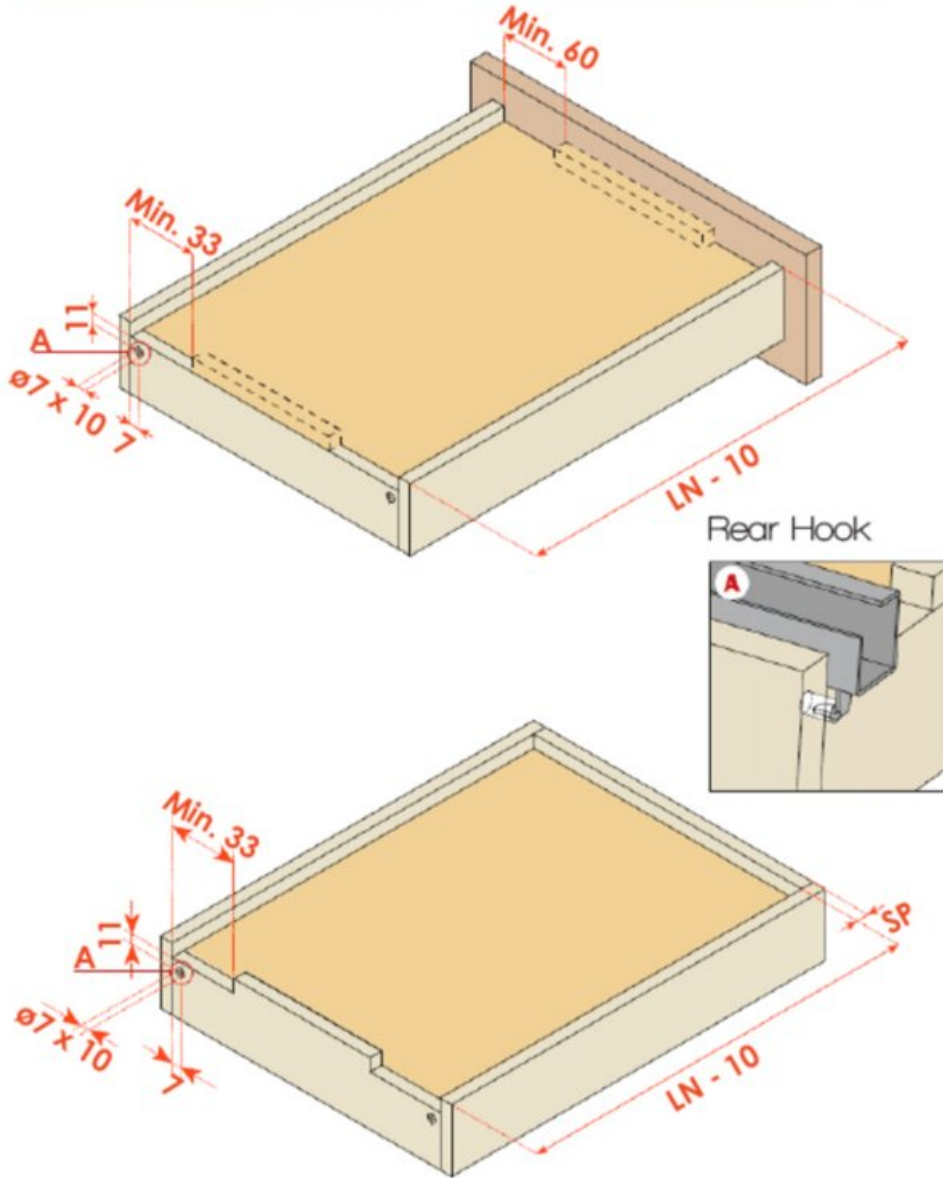

Technical Documents

Drawer Drilling

View this product online at <https://marathonhardware.com/pd/SA6557/50>