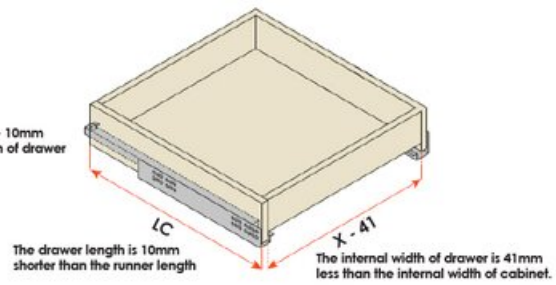

Drawer Size

Drawer Abbreviations

- SP = Thickness of drawer
- LN = Nominal slide length
- PM = Depth of cabinet
- X = Internal width of cabinet

Drawer Dimensions

- LC = Runner length - 10mm
- X-41 = Internal width of drawer