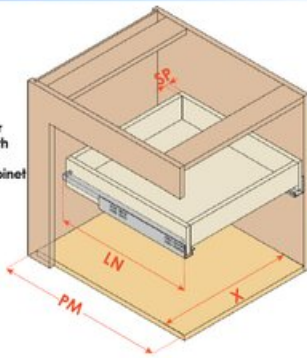

Product Advantages

- Made in Italy
- Dynamic load capacity 34kg (75lbs)
- Push opening system.
- Safety system that prevents the drawers from turning over.
- Drawer height adjustment (+2,5 mm).
- The drawer is maintained parallel with the cabinet side during opening.
- The drawer is held in the closed position and requires positive effort to open it.
- Compatible with ART. 6157.
- Finish: bright zinc-plated.
- Seven lengths available

Disclaimer

Salice Undermount Slides do NOT include front locking clips. These must be ordered separately.

Technical Documents

View this product online at <https://marathonhardware.com/pd/SA6557/50>

Technical Documents

Drawer Size

Drawer Abbreviations

- SP = Thickness of drawer
- LN = Nominal slide length
- PM = Depth of cabinet
- X = Internal width of cabinet

Drawer Dimensions

- LC = Runner length - 10mm
- X-41 = Internal width of drawer