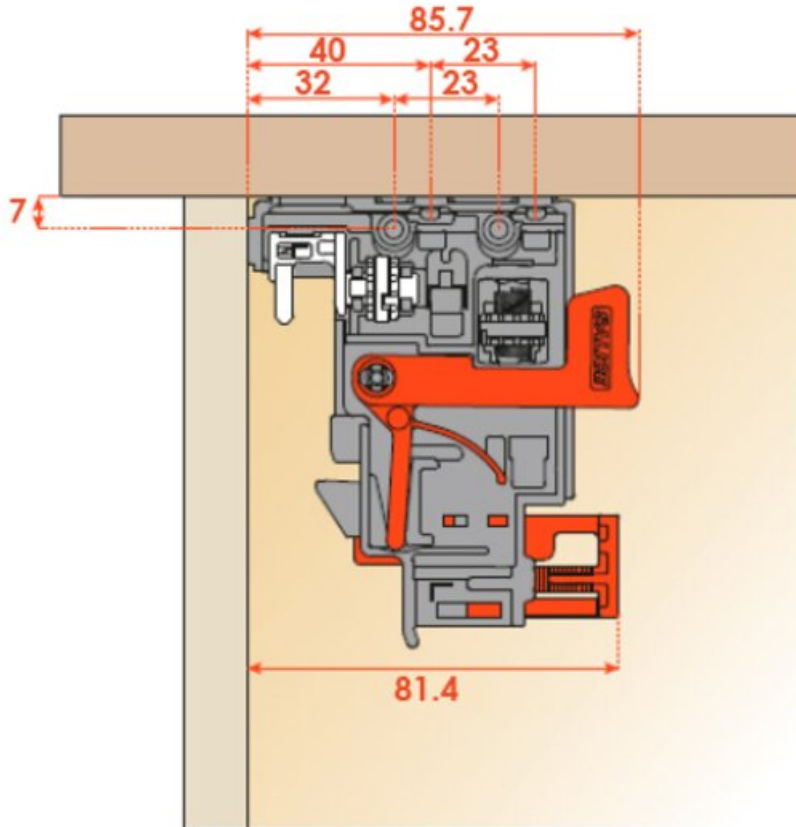

Closing Type	Push-Open
Length	500mm (20in)
Load Capacity	34kg (75lbs)
Mounting Type	Screw-In
Slide Extension Type	Full Extension
Slide Type	Undermount

Product Description

Full extension undermount slide system fixed to the drawer by locking clip . Push, the new opening system for handle-less drawers, is fully integrated in the slide. A slight pressure on the drawer front is sufficient for the drawer to self-open.

Product Advantages

- Made in Italy
- Dynamic load capacity 34kg (75lbs)
- Push opening system.
- Safety system that prevents the drawers from turning over.
- Drawer height adjustment (+2,5 mm).
- The drawer is maintained parallel with the cabinet side during opening.
- The drawer is held in the closed position and requires positive effort to open it.
- Compatible with ART. 6157.
- Finish: bright zinc-plated.
- Seven lengths available

Drawer Size

Drawer Abbreviations

- SP = Thickness of drawer
- LN = Nominal slide length
- PM = Depth of cabinet
- X = Internal width of cabinet

Drawer Dimensions

- LC = Runner length - 10mm
- X-41 = Internal width of drawer

View this product online at <https://marathonhardware.com/pd/SA6557/50>

Cabinet Dimensions

View this product online at <https://marathonhardware.com/pd/SA6557/50>

Clip Assembly

6-Way Adjustable Clip shown in diagram. Position the left and the right clip at the front of the drawer. Fix with the screws on the bottom or on the front of the drawer.