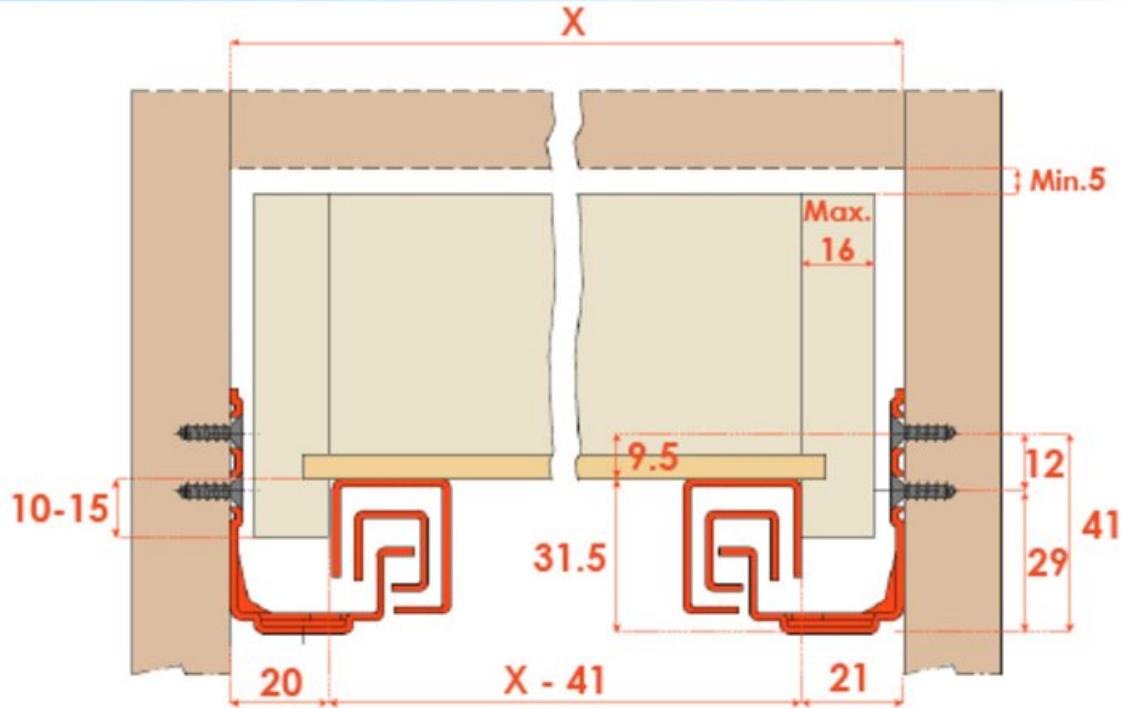

Drawer Size

Drawer Abbreviations

- SP = Thickness of drawer
- LN = Nominal slide length
- PM = Depth of cabinet
- X = Internal width of cabinet

Drawer Dimensions

- LC = Runner length - 10mm
- X-41 = Internal width of drawer

View this product online at <https://marathonhardware.com/pd/SA6557/50>

Cabinet Dimensions

View this product online at <https://marathonhardware.com/pd/SA6557/50>

Clip Assembly

6-Way Adjustable Clip shown in diagram. Position the left and the right clip at the front of the drawer. Fix with the screws on the bottom or on the front of the drawer.