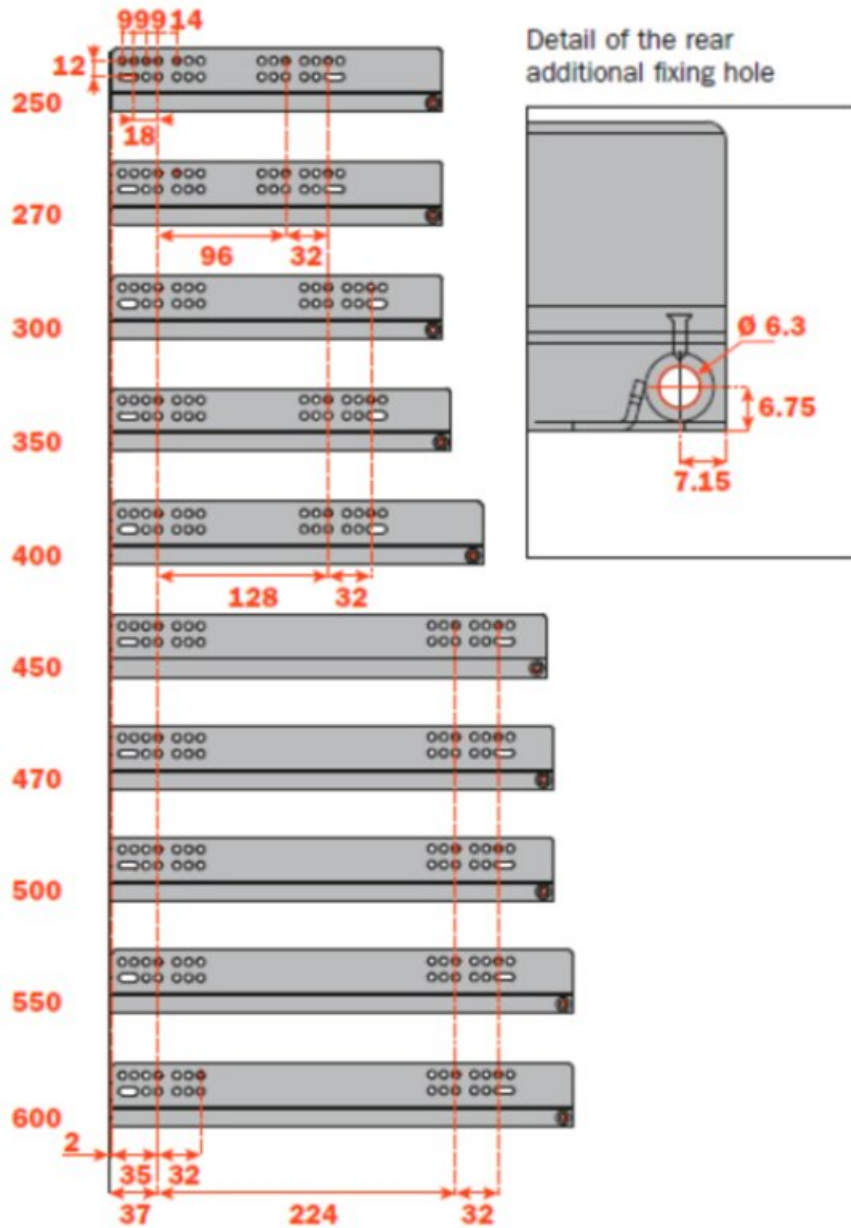

Technical Documents

View this product online at <https://marathonhardware.com/pd/SA6557/50>