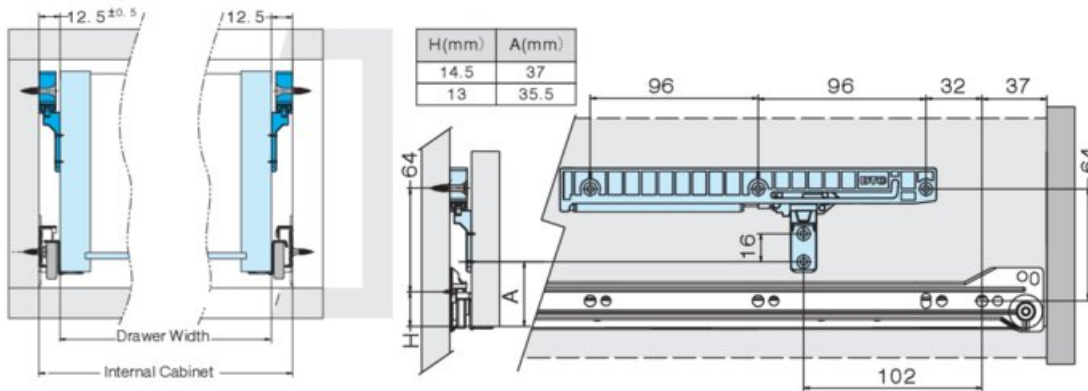

Technical Documents

Installation Drilling Dimensions for DTC Soft-Close Mechanism Add-On for Bottom-Mount (Euro) Slides

View this product online at <https://marathonhardware.com/pd/105-WHC1-1>