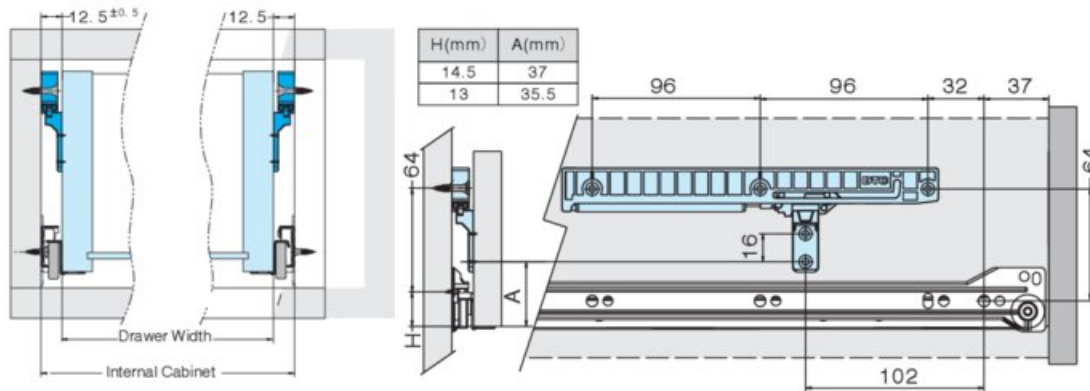

Soft-Close Device for Bottom Mount Slides Grey

Part Number: 105-WHC1-1

Soft-Close Device for Bottom Mount Slides, 350mm to 600mm, Grey

<div>
</div>

Closing Type	Soft-Close
Colour	Grey
Length	350 mm to 600mm
Material	Plastic

Product Advantages

- Provide Soft-Closing action to Bottom Mount Euro Slides
- Suitable for 350mm to 600mm Lengths

Technical Documents

Installation Drilling Dimensions for DTC Soft-Close Mechanism Add-On for Bottom-Mount (Euro) Slides