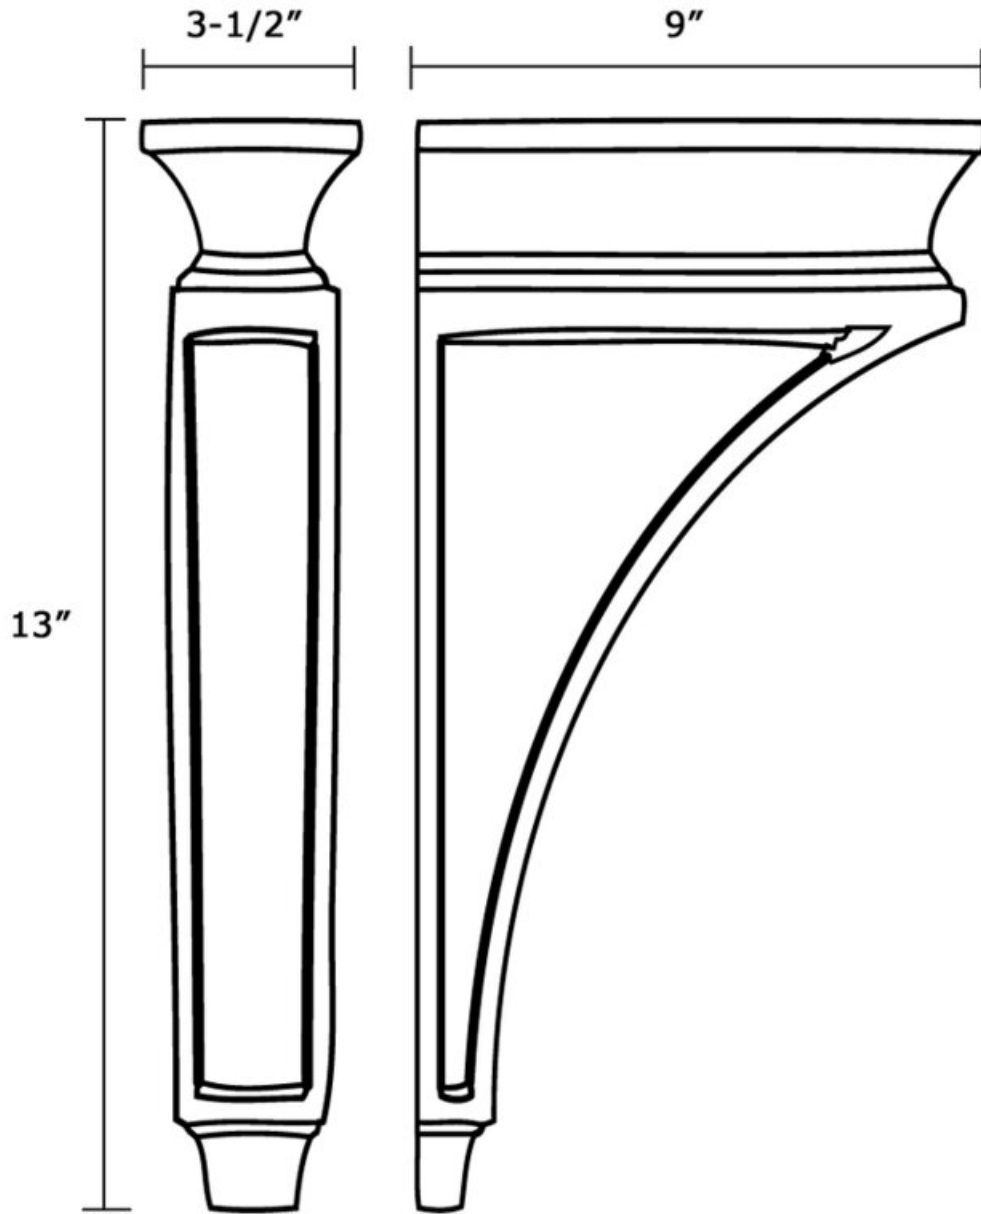

Bar Corbel Maple

Part Number: 14-2000M

Bar Corbel Maple

Application Type	Corbels / Brackets
Depth	9 in
Height	13 in
Material	Maple
Width	3-1/2 in

Technical Documents

View this product online at <https://marathonhardware.com/pd/14-2000M>