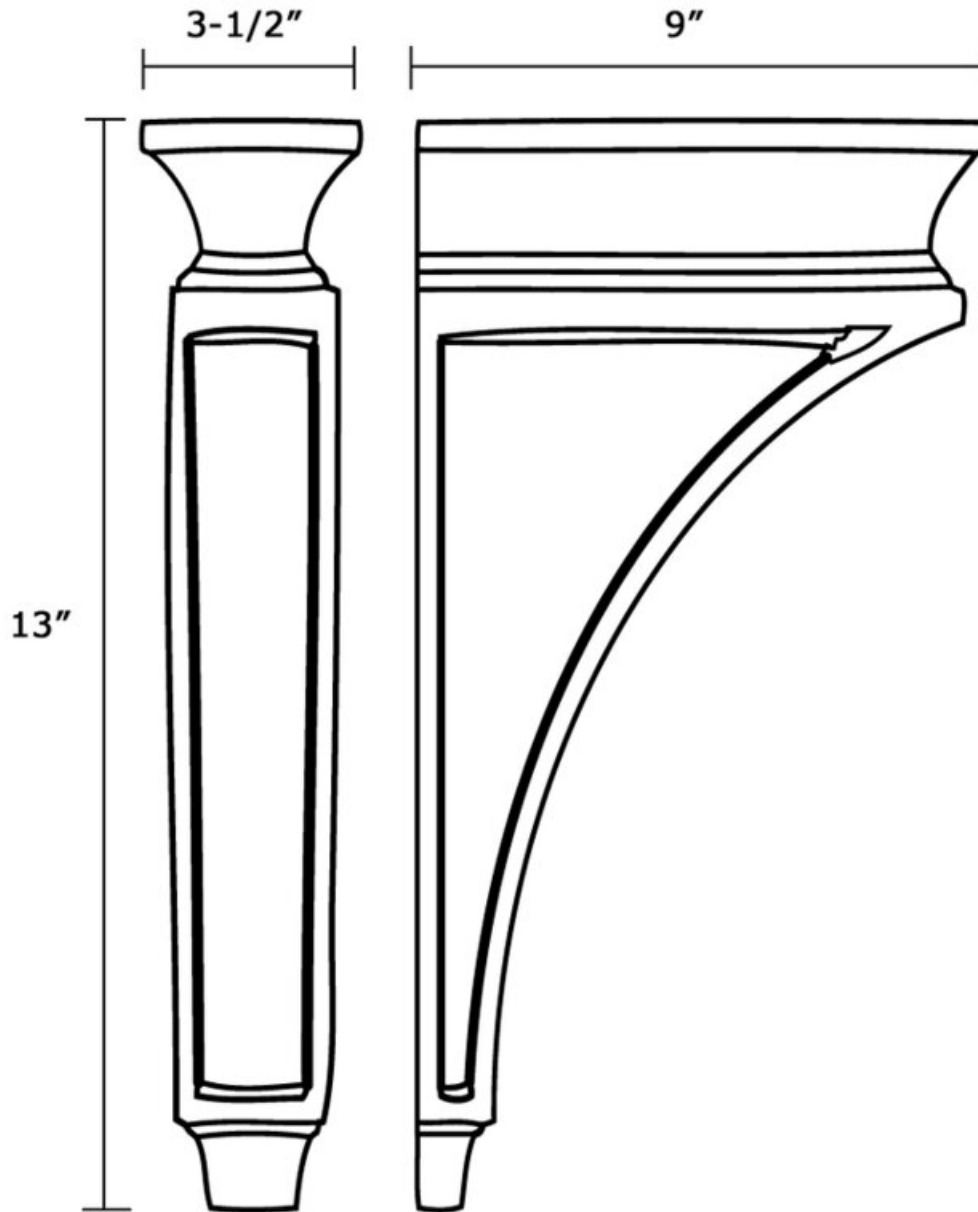

## Bar Corbel Maple

**Part Number: 14-2000M**

Bar Corbel Maple

Application Type	Corbels / Brackets
Depth	9 in
Height	13 in
Material	Maple
Width	3-1/2 in

Technical Documents

View this product online at <https://marathonhardware.com/pd/14-2000M>