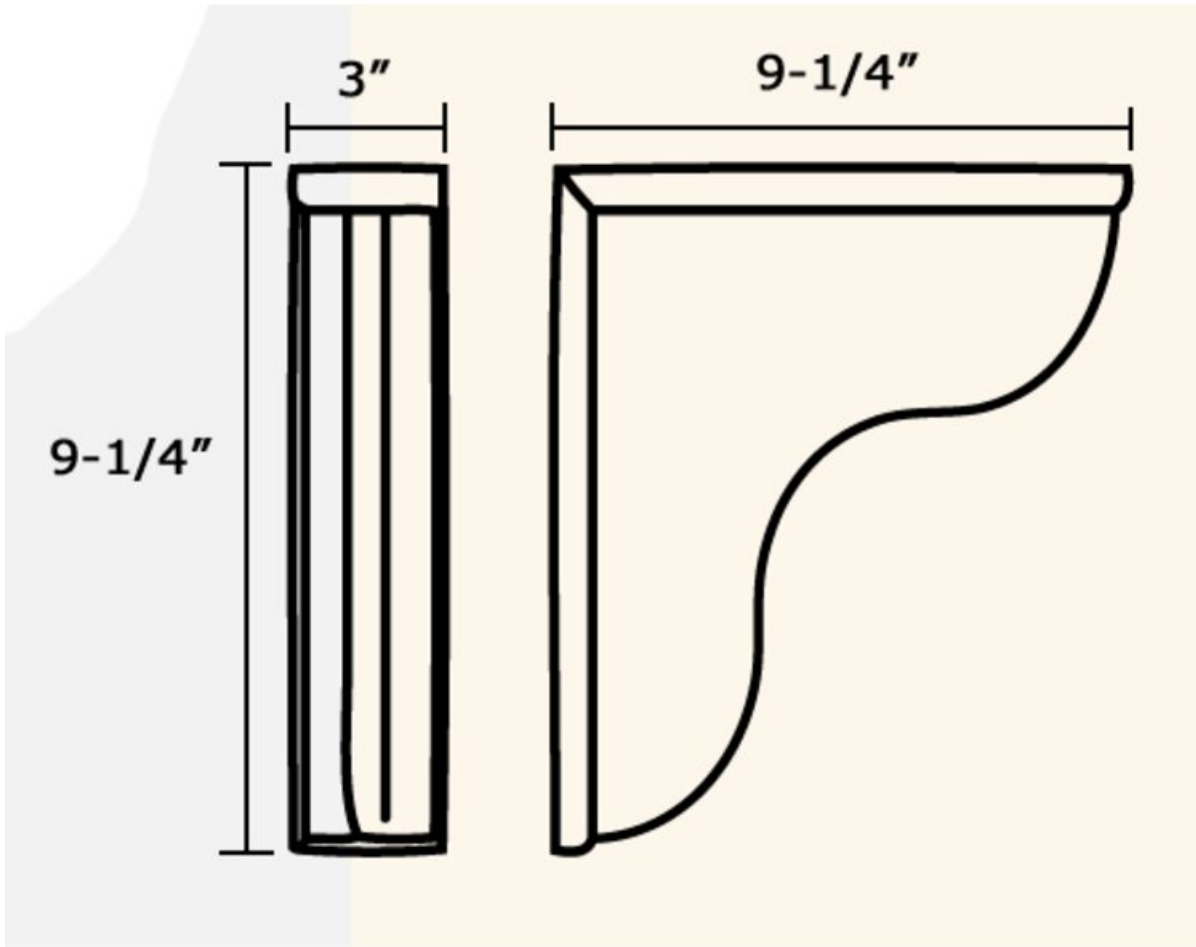

Plain Support Bracket Maple

Part Number: 14-0500M

Plain Support Bracket Maple

Application Type	Corbels / Brackets
Depth	9-1/4 in
Height	9-1/4 in
Material	Maple
Width	3 in

Technical Documents

View this product online at <https://marathonhardware.com/pd/14-0500M>