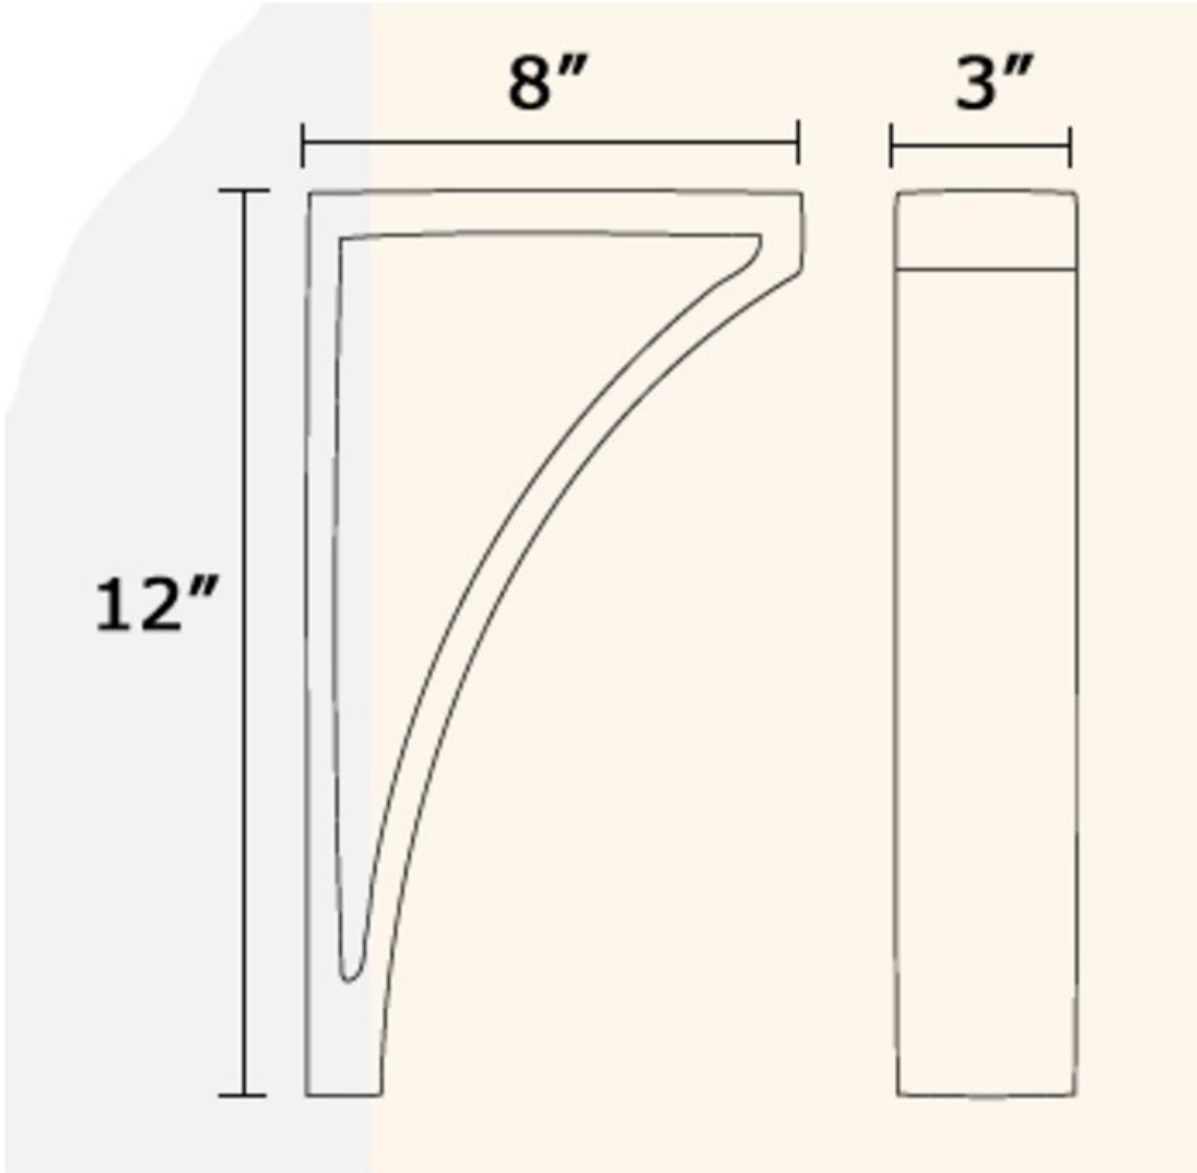

Exterior Cabinet Accessories Corbels

Part Number: 14-2005M

Exterior Cabinet Accessories Corbels

Application Type	Corbels / Brackets
Depth	8 in
Height	12 in
Material	Maple
Width	3 in

Technical Documents

View this product online at <https://marathonhardware.com/pd/14-2005M>