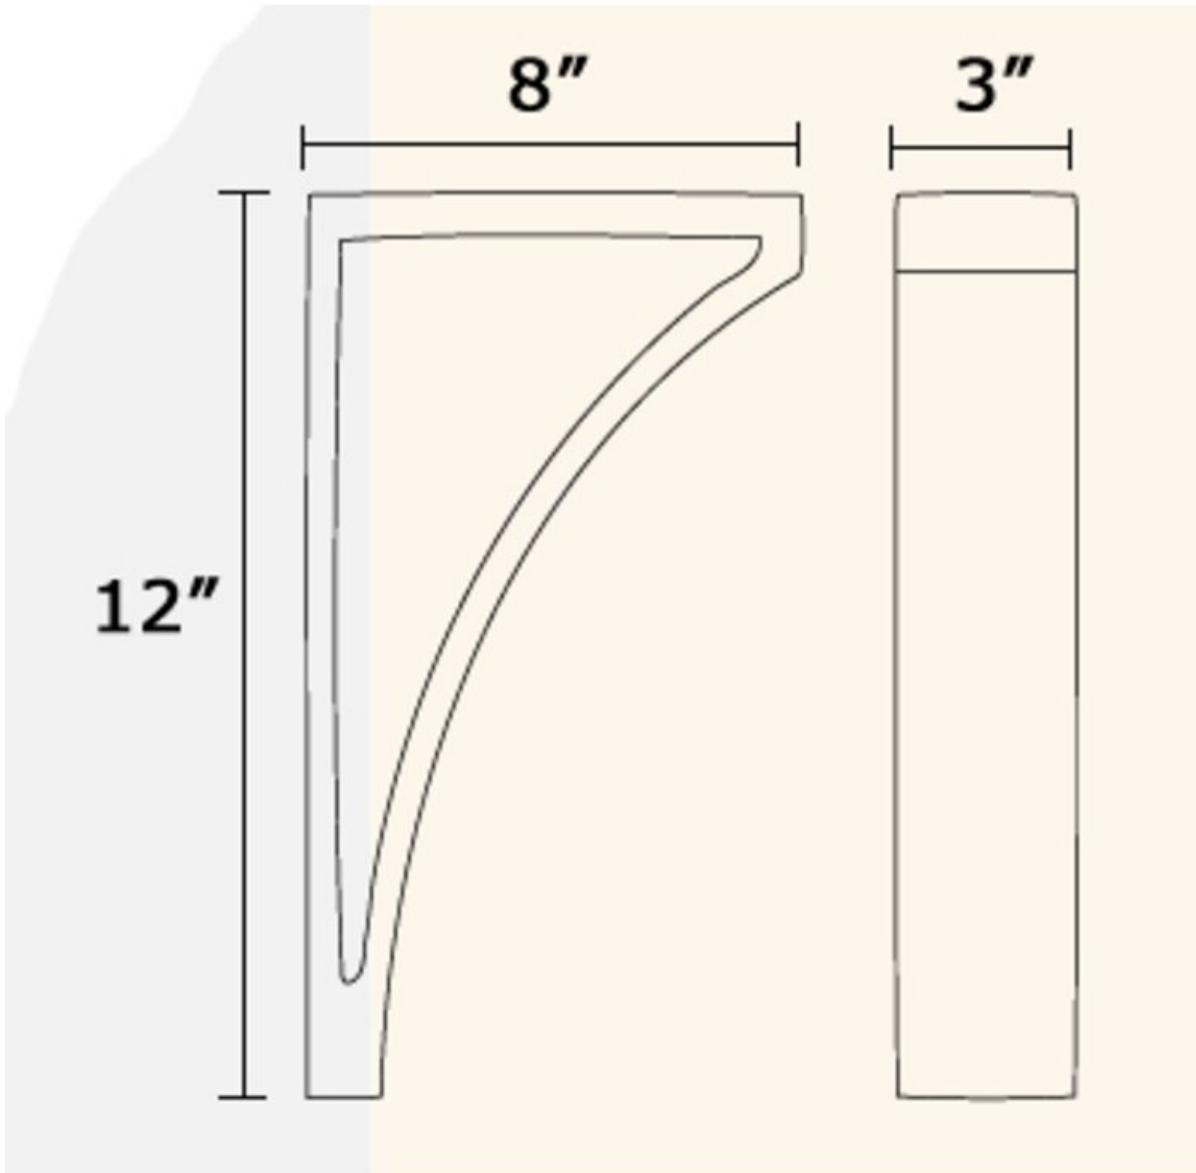

Exterior Cabinet Accessories Corbels

Part Number: 14-2005M

Exterior Cabinet Accessories Corbels

Application Type	Corbels / Brackets
Depth	8 in
Height	12 in
Material	Maple
Width	3 in

Technical Documents

View this product online at <https://marathonhardware.com/pd/14-2005M>