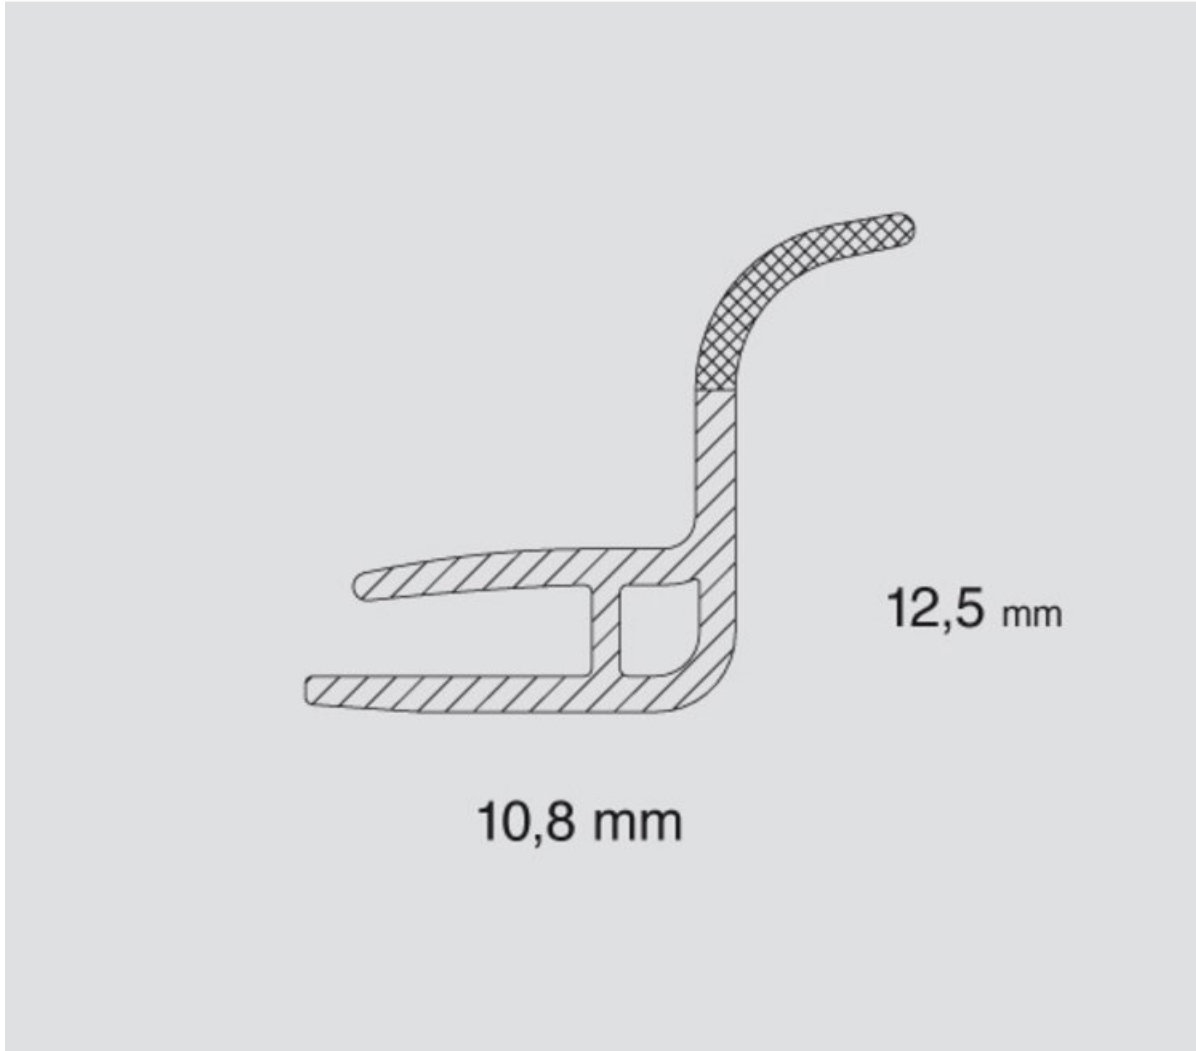

## Waterstop Profile Edge, Silver

**Part Number: 04-WSPROFILE-SIL**

Waterstop Undersink Drip Tray Profile Edge, Silver

The flexible Waterstop profile seals the mat against the sides and back of the cabinet, preventing water from seeping through.

Finish .....	Silver Grey
Length .....	2350mm

### Product Description

Cut to length, and install on three sides - left, right and rear of the Waterstop Mat.

---

Technical Documents

View this product online at <https://marathonhardware.com/pd/04-WSPROFILE-SIL>