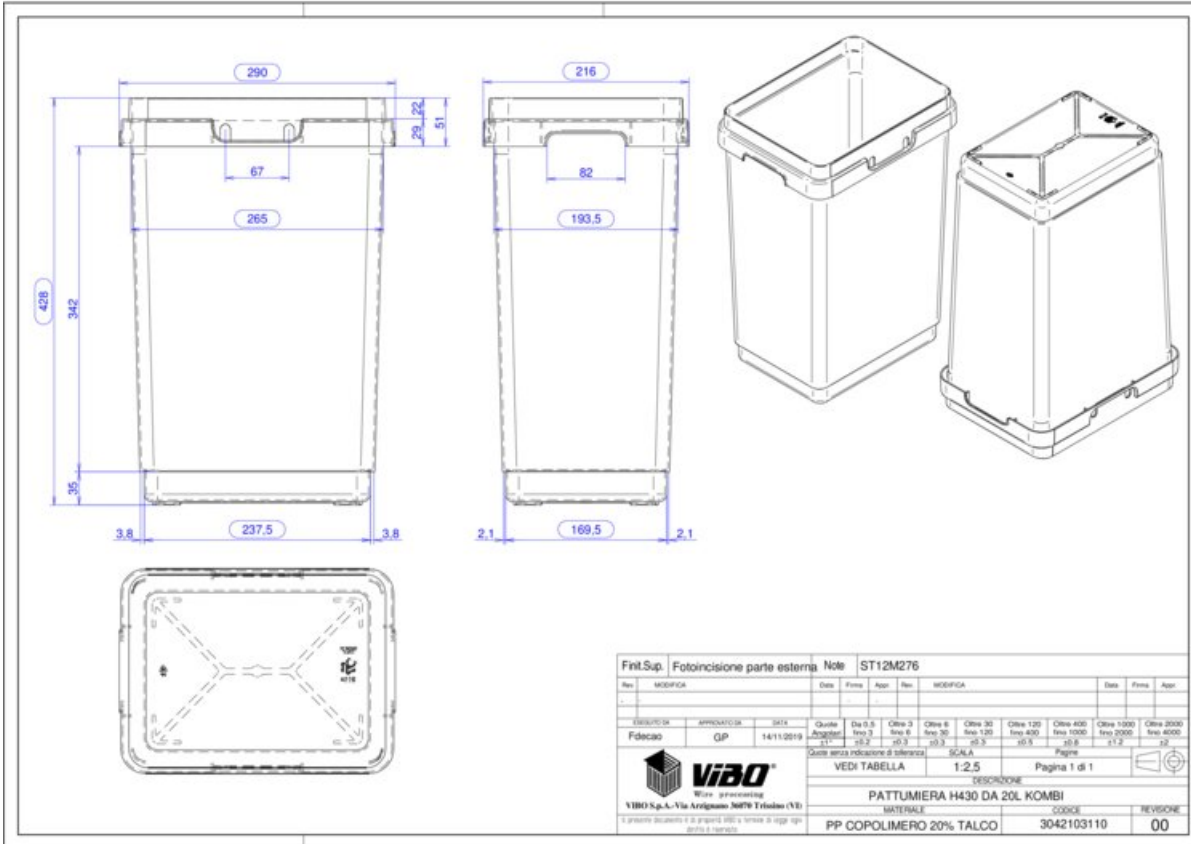

Technical Documents

View this product online at <https://marathonhardware.com/pd/041-PCO-ME20-AG>