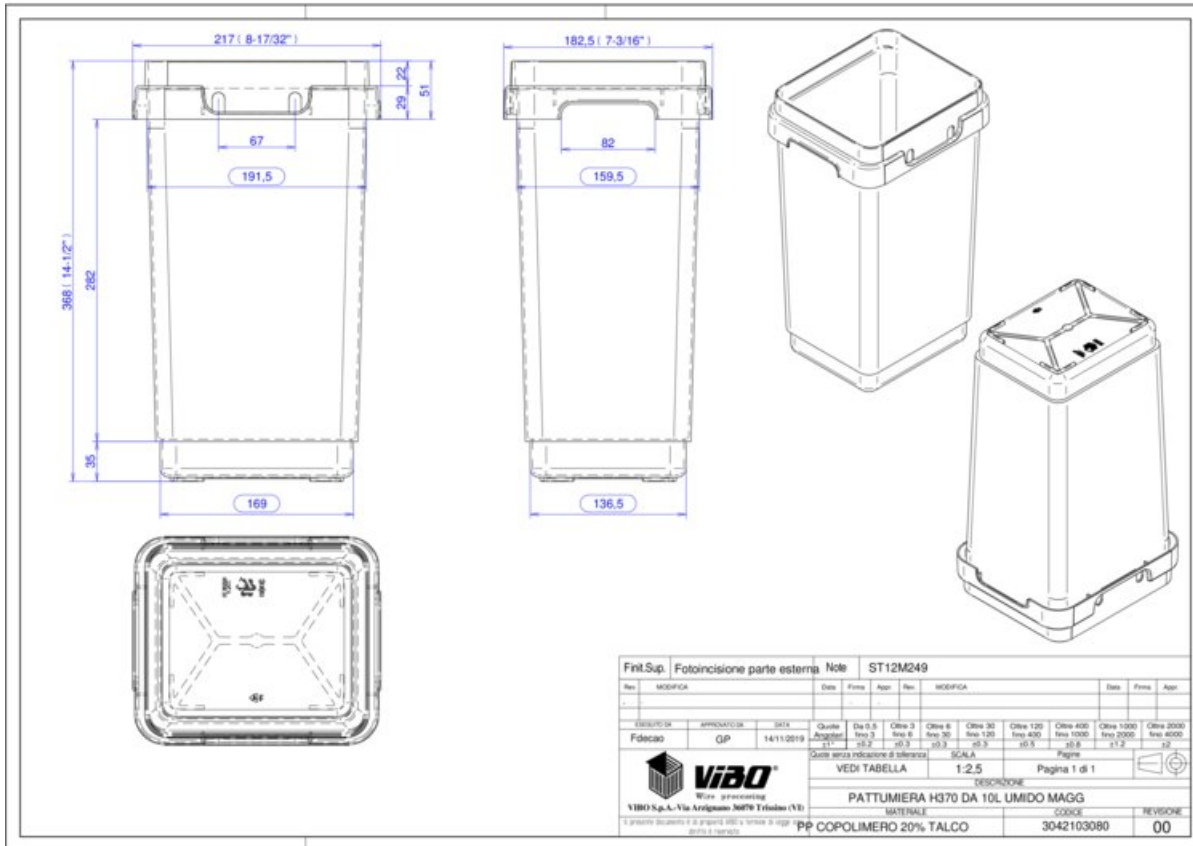

### Flexbin C-shaped bottom holder

Description	Finish	Part#
W x H x D 217 x 89 x 182.5mm ( 8 1/2 x 3 1/2 x 7 1/4")	Anthracite	041-PVCSH-AG
W x H x D 217 x 89 x 182.5mm ( 8 1/2 x 3 1/2 x 7 1/4")	Light grey	041-PVCSH-G

### Waste Bin, Anthracite grey (sold separately)

Description	Size	Part#
W x H x D 185 x 310 x 219mm ( 7 1/4 x 12 1/4 x 8 1/4")	SM	041-PCO-SM09-AG
W x H x D 185 x 370 x 219mm ( 7 1/4 x 14 1/4 x 8 1/4")	SM	041-PCO-SM10-AG
W x H x D 295 x 430 x 219mm ( 11 1/2 x 17 x 8 1/4")	ME	041-PCO-ME20-AG
W x H x D 365 x 460 x 219mm ( 14 1/4 x 18 1/4 x 8 1/4")	LA	041-PCO-LA30-AG

### Waste Bins, Light grey (Sold separately)

Description	Size	Part#
W x H x D 185 x 310 x 219mm ( 7 1/4 x 12 1/4 x 8 1/4")	SM	041-PCO-SM09-G
W x H x D 185 x 370 x 219mm ( 7 1/4 x 14 1/4 x 8 1/4")	SM	041-PCO-SM10-G
W x H x D 295 x 430 x 219mm ( 11 1/2 x 17 x 8 1/4")	ME	041-PCO-ME20-G
W x H x D 365 x 460 x 219mm ( 14 1/4 x 18 1/4 x 8 1/4")	LA	041-PCO-LA30-G

## Technical Documents

**MARATHON**  
HARDWARE

**FLEXBIN**

800.840.1228 | MARATHONHARDWARE.COM

**ViBO**

**INTRODUCING** FlexBin

The FlexBin is a single, universal set of C-channels designed to be installed inside a drawer to accommodate one of four different size Vibo bins. FlexBin is ideal for waste, recycling, and compost, but can be used for any number of storage applications.