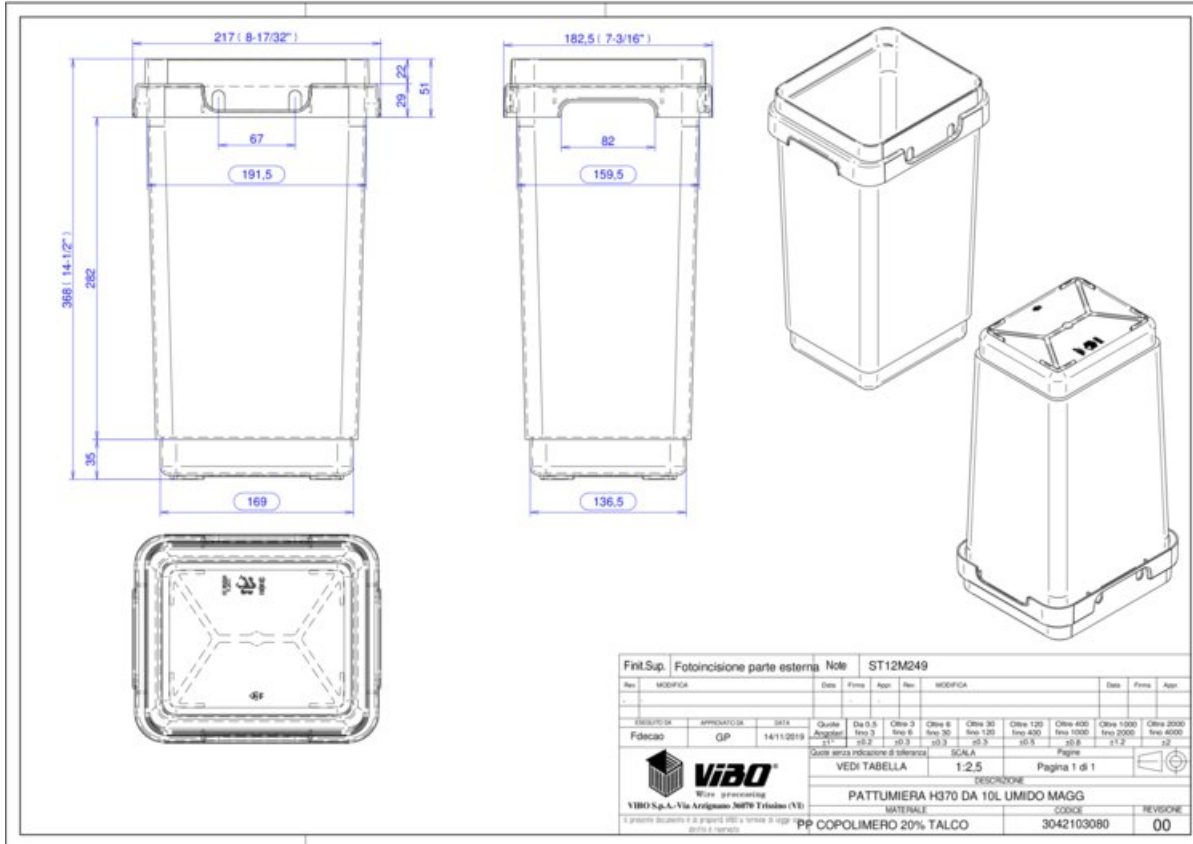

Technical Documents

View this product online at <https://marathonhardware.com/pd/041-PCO-SM10-AG>