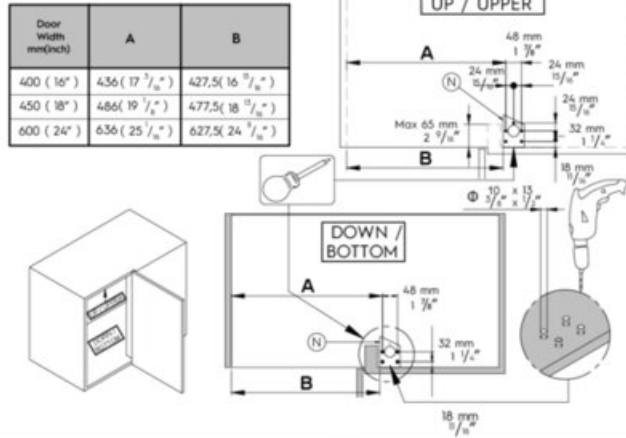

Only compatible with new Flymoon 3.0 shelves.

Technical Documents

Istruzioni di montaggio - Assembling instructions Notice de montage - Montageanleitung - Manual de montaje

<p>-VERSIONE SINISTRA -VERSION GAUCHE -LEFT HAND VERSION -VERSION IZQUIERDA -LINKSE VERSION</p> 	<p>-VERSIONE DESTRA -RIGHT HAND VERSION -VERSION DROITE -RECHT VERSION -VERSION DERECHA</p> 	<p>20 min</p> 	
		<p>x 1</p> 	
			
			<p>40 kg MAX</p> 

 <p>4004119290_02 28/05/2020</p>	<p>M x 2 P x 4 Q x 4</p> <p>I x 1 L x 1</p> <p>Z x 1</p> <p>a x 2 M6 x 12</p> <p>b x 4 Ø4 x 16</p> <p>c x 11 Ø4 x 25</p> <p>d x 2 M6 x 40</p> <p>1/8</p>
---	---

View this product online at <https://marathonhardware.com/pd/041-VF3M-AG>

Technical Documents

Left Open Version

Right Open Version

800.840.1228 / MARATHONHARDWARE.COM

View this product online at <https://marathonhardware.com/pd/041-VF3M-AG>

Technical Documents

Select your Flymoon opening direction, according to the drawings below.
The direction follows the movement of the shelves from the user's point of view.