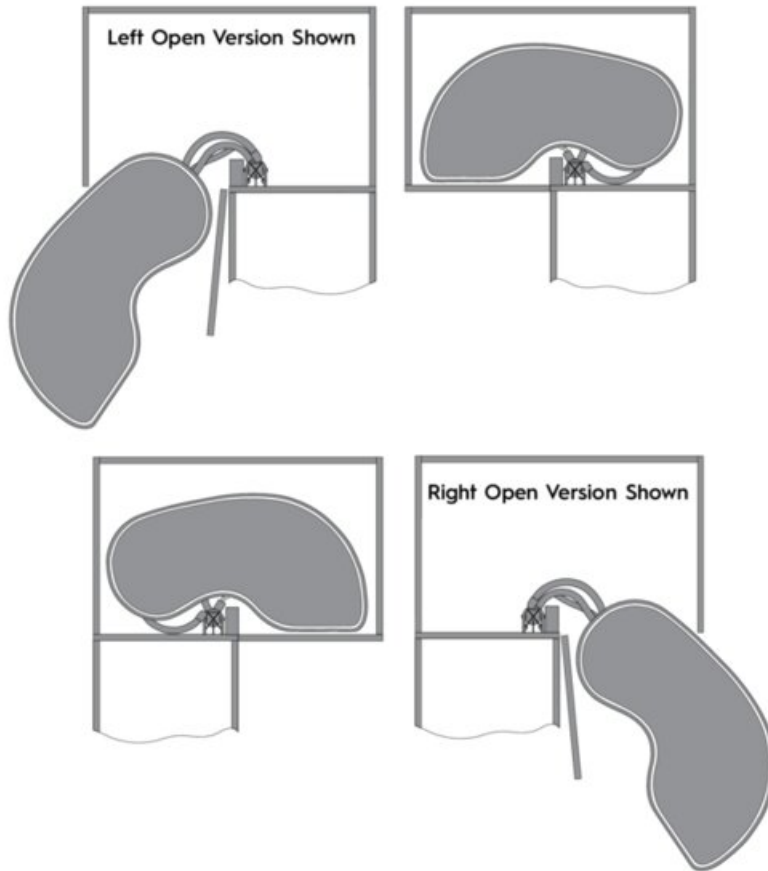

Technical Documents

Left Open Version

Right Open Version

800.840.1228 / MARATHONHARDWARE.COM

View this product online at <https://marathonhardware.com/pd/041-VF3M-AG>

Technical Documents

Select your Flymoon opening direction, according to the drawings below.
The direction follows the movement of the shelves from the user's point of view.