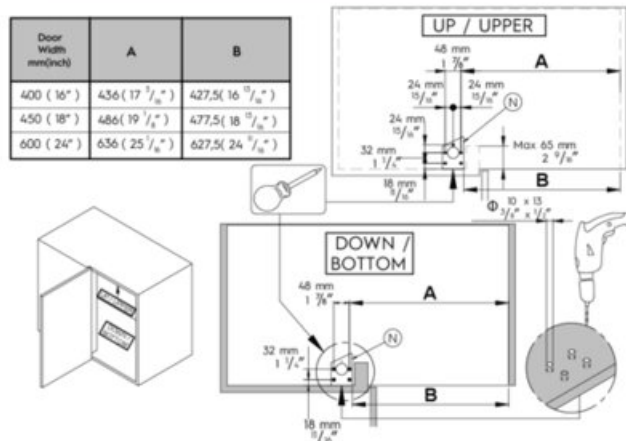

Only compatible with new Flymoon 3.0 shelves.

Technical Documents

Istruzioni di montaggio - Assembling instructions Notice de montage - Montageanleitung - Manual de montaje

<p>-VERSIONE SINISTRA -VERSION GAUCHE -LEFT HAND VERSION -VERSION IZQUIERDA -LINKSE VERSION</p> 	<p>-VERSIONE DESTRA -RIGHT HAND VERSION -VERSION DROITE -RECHT VERSION -VERSION DERECHA</p> 	<p>20 min</p> 	
		<p>x 1</p> 	
			
			<p>40 kg MAX</p> 

 <p>4004119290_02 28/05/2020</p>	<p>M x 2 P x 4 Q x 4</p> <p>I x 1 L x 1</p> <p>Z x 1</p> <p>a x 2 M6 x 12</p> <p>b x 4 Ø4 x 16</p> <p>c x 11 Ø4 x 25</p> <p>d x 2 M6 x 40</p> <p>1/8</p>
---	---

View this product online at <https://marathonhardware.com/pd/041-VF3M-AG>

Technical Documents

Left Open Version

Right Open Version

800.840.1228 / MARATHONHARDWARE.COM

View this product online at <https://marathonhardware.com/pd/041-VF3M-AG>

Technical Documents

Select your Flymoon opening direction, according to the drawings below.
The direction follows the movement of the shelves from the user's point of view.