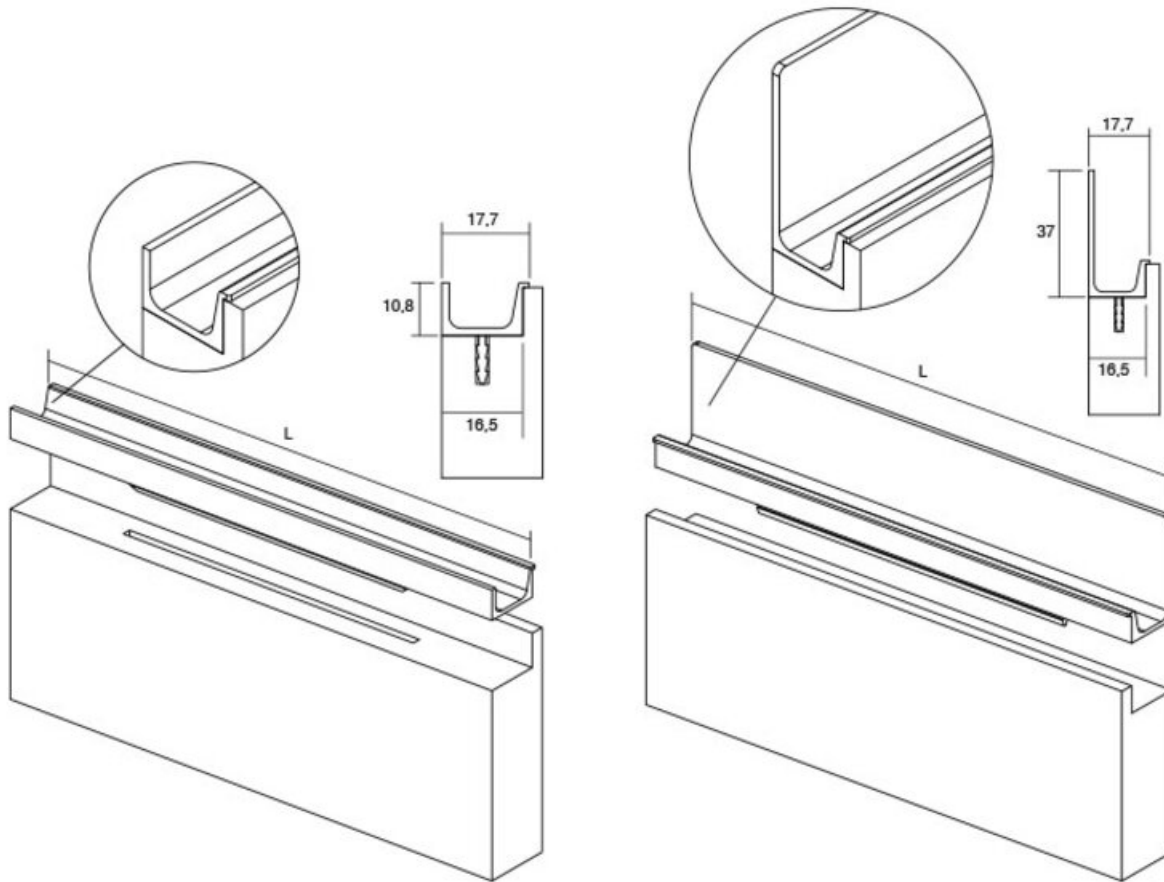

Technical Documents

View this product online at <https://marathonhardware.com/pd/V0127347L618>