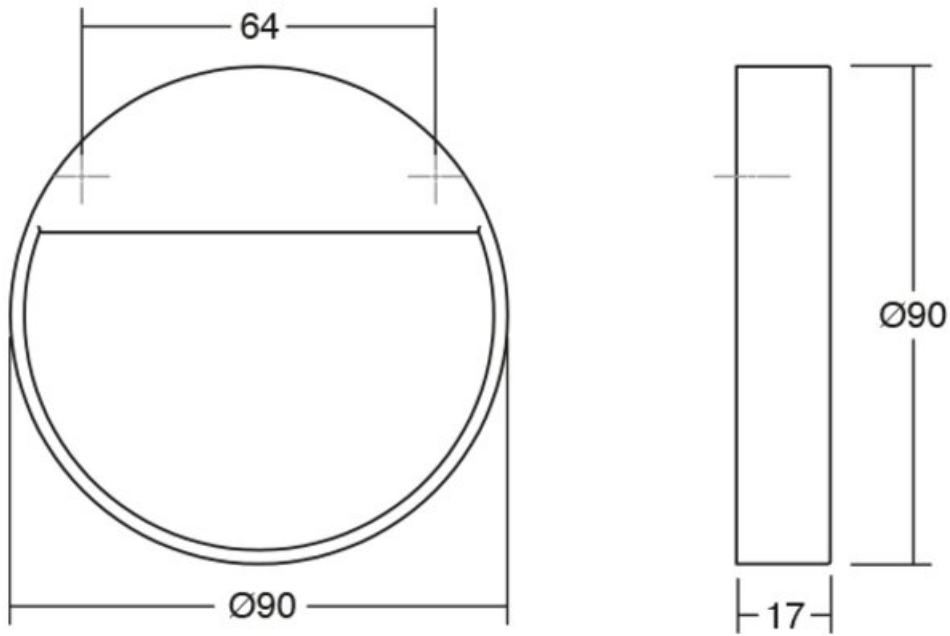

Technical Documents

View this product online at <https://marathonhardware.com/pd/V0496064Z23>