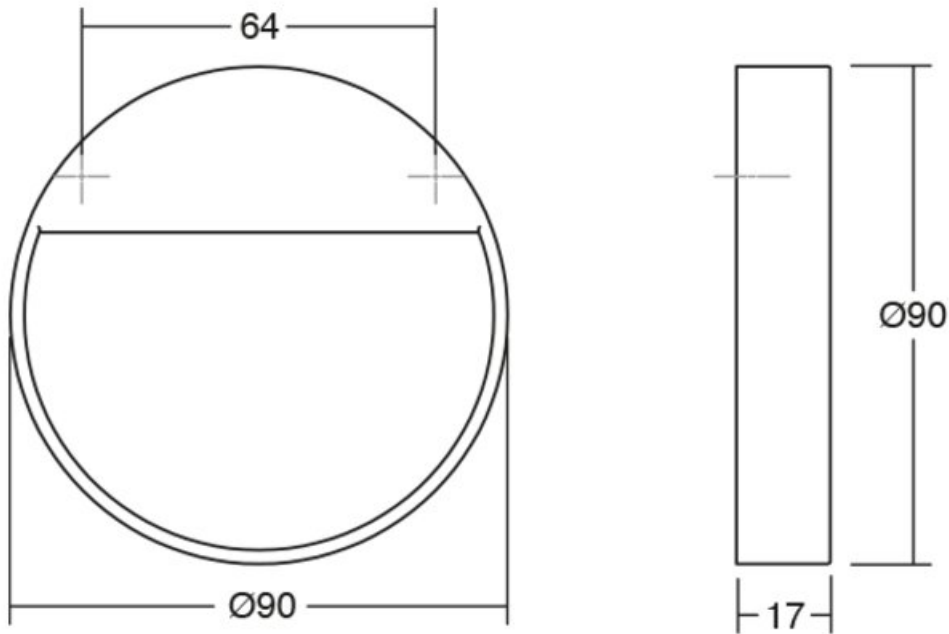

Technical Documents

View this product online at <https://marathonhardware.com/pd/V0496064ZM2>