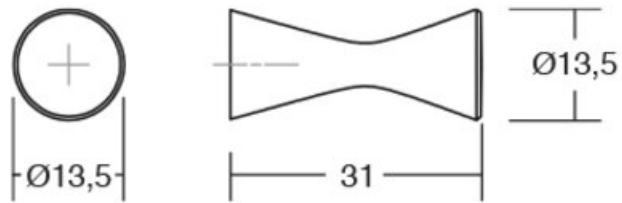

Technical Documents

View this product online at <https://marathonhardware.com/pd/V0497014L31>