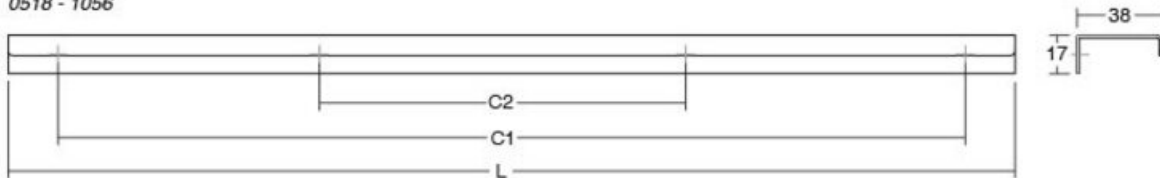

Technical Documents

0518 - 32
0518 - 64
0518 - 128
0518 - 320

0518 - 736

0518 - 1056

View this product online at <https://marathonhardware.com/pd/V0518064L29>