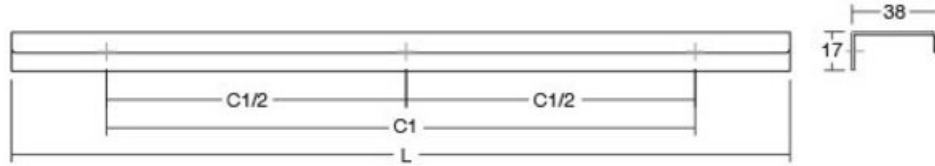

Technical Documents

0518 - 32
0518 - 64
0518 - 128
0518 - 320

0518 - 736

0518 - 1056

View this product online at <https://marathonhardware.com/pd/V0518064L29>