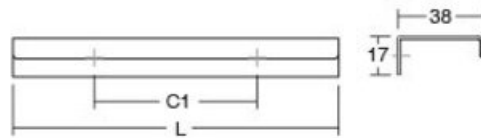

Technical Documents

0518 - 32
0518 - 64
0518 - 128
0518 - 320