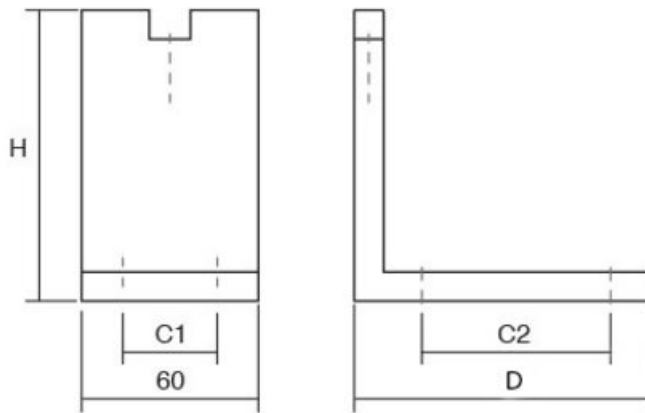

Technical Documents

View this product online at <https://marathonhardware.com/pd/V6005100L29>