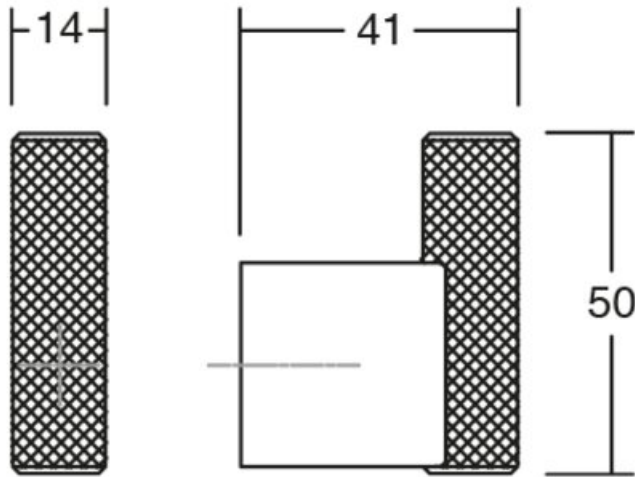

Technical Documents

View this product online at <https://marathonhardware.com/pd/V7009014L24>