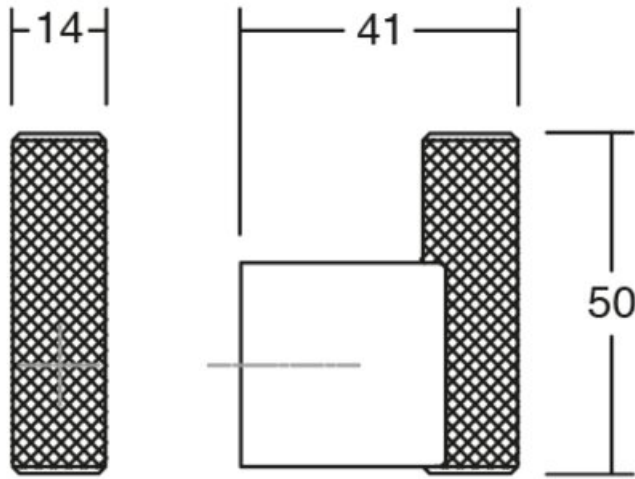

Technical Documents

View this product online at <https://marathonhardware.com/pd/V7009014L291>