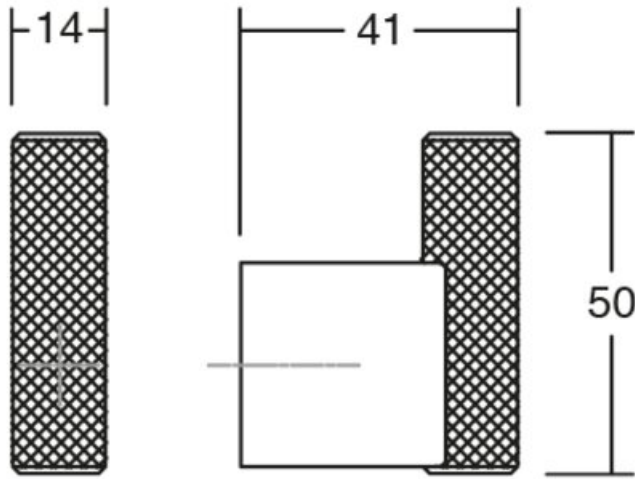

Technical Documents

View this product online at <https://marathonhardware.com/pd/V7009014L30>