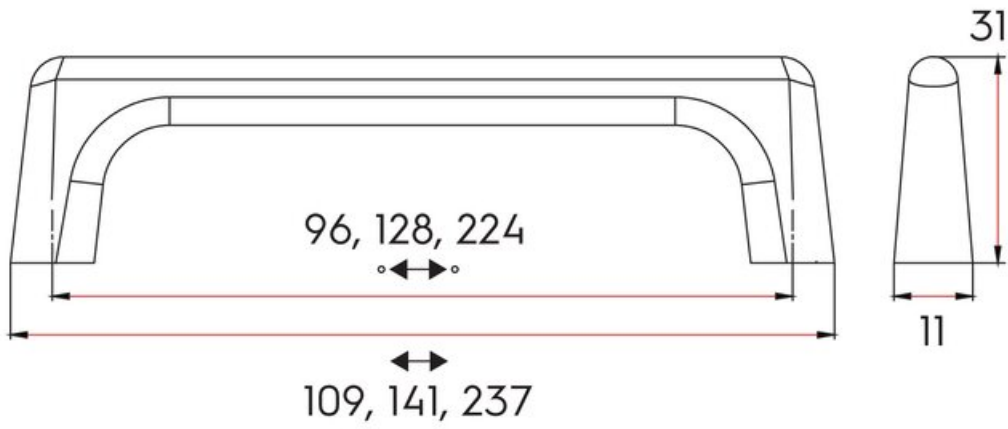

Technical Documents

View this product online at <https://marathonhardware.com/pd/9612-128-CYM>