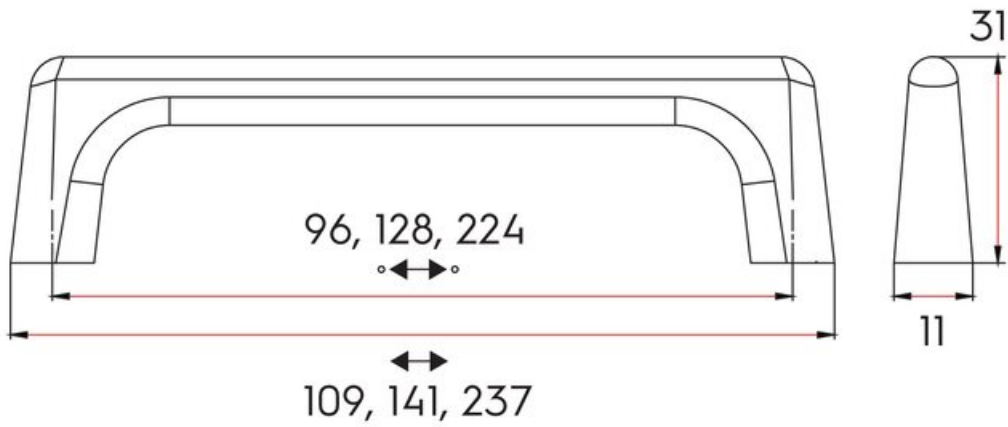

Technical Documents

View this product online at <https://marathonhardware.com/pd/9612-128-CYM>