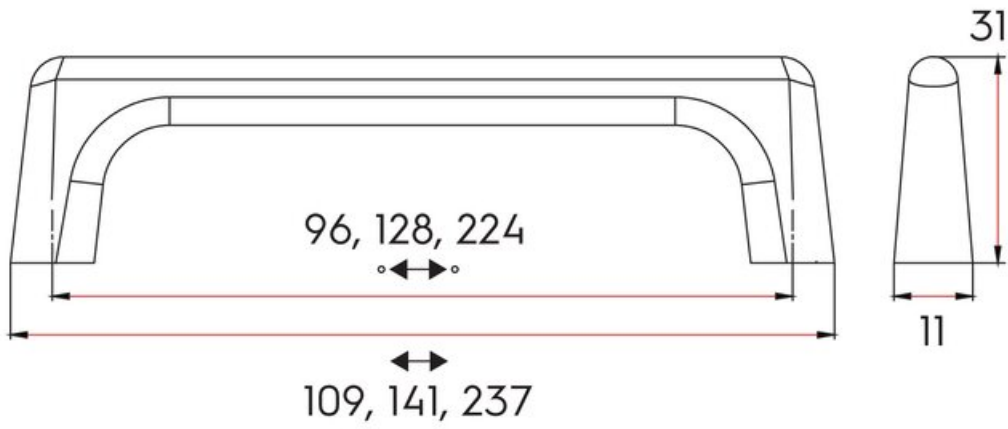

Technical Documents

View this product online at <https://marathonhardware.com/pd/9612-224-CYM>